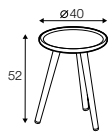

Love

> page 45

coffee table ø40