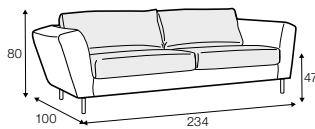

# Gustav

> page 14

Comfort classic isn't available for UK market.

armchair

armchair wide

footstool 90x70

2 seater

3 seater

3XL seater divided

set 1 right / or left  
2 seater left / or right + chaiselongue right / or left

set 2 right / or left  
3 seater left / or right + chaiselongue wide right / or left

set 3 right / or left  
2 seater left / or right + divan right / or left