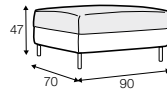

# Gustav

> page 14

Comfort classic isn't available for UK market.

armchair

armchair wide

footstool 90x70

2 seater

3 seater