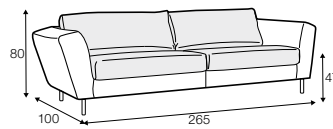

# Gustav

> page 14

Comfort classic isn't available for UK market.

armchair

armchair wide

footstool 90x70

2 seater

3 seater

3XL seater divided

set 1 right / or left  
2 seater left / or right + chaiselongue right / or left

set 2 right / or left  
3 seater left / or right + chaiselongue wide right / or left

set 3 right / or left  
2 seater left / or right + divan right / or left