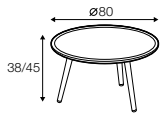

coffee table ø80