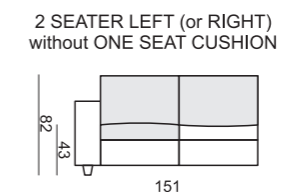

SITS™

palma

comfortable life

SET 1 RIGHT (or LEFT)
2 SEATER LEFT
+ TRAPEZE CORNER RIGHT

SET 2
3 SEATER without ONE SEAT CUSHION
with BENCH CUSHION on FOOTSTOOL FRAME

SET 15 LEFT (or RIGHT)
TRAPEZE CORNER LEFT
+ 3 SEATER RIGHT WITHOUT ONE SEAT CUSHION
with BENCH CUSHION on FOOTSTOOL FRAME

SET 16 RIGHT (or LEFT)
CORNER 32 (or 23)
3 SEATER LEFT + CORNER 90° + 2 SEATER RIGHT

SET 17
2 SEATER WITHOUT ONE SEAT CUSHION
with BENCH CUSHION on FOOTSTOOL FRAME

SET 3 LEFT or (RIGHT)
TRAPEZE CORNER LEFT
+ 2 SEATER RIGHT without ONE SEAT CUSHION
with BENCH CUSHION on FOOTSTOOL FRAME

SET 19 RIGHT (or LEFT)
2 SEATER SOFA CORNER LEFT
+ 2 SEATER without ARMRESTS + CHAISERLONGUE RIGHT

Drawings show combinations with armrest 2000. Combinations with other armrest are properly longer or shorter in width.

SET 6
2 SEATER LEFT + CORNER 90°
+ 2 SEATER RIGHT

SET 7 RIGHT (or LEFT)
2 SEATER LEFT
+ CHAISERLONGUE RIGHT

SET 8 RIGHT (or LEFT)
2,5 SEATER LEFT
+ DIVAN RIGHT

Armrests

Armrest no. 1000
cm 85 x 17 x 53 H

Armrest no. 2000
cm 85 x 21 x 53 H