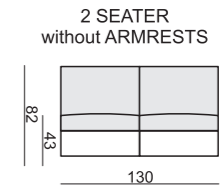

SITS™

palma

comfortable life

SET 1 RIGHT (or LEFT)
2 SEATER LEFT
+ TRAPEZE CORNER RIGHT

SET 2
3 SEATER without ONE SEAT CUSHION
with BENCH CUSHION on FOOTSTOOL FRAME

SET 15 LEFT (or RIGHT)
TRAPEZE CORNER LEFT
+ 3 SEATER RIGHT WITHOUT ONE SEAT CUSHION
with BENCH CUSHION on FOOTSTOOL FRAME

SET 16 RIGHT (or LEFT)
CORNER 32 (or 23)
3 SEATER LEFT + CORNER 90° + 2 SEATER RIGHT

SET 17
2 SEATER WITHOUT ONE SEAT CUSHION
with BENCH CUSHION on FOOTSTOOL FRAME

SET 3 LEFT or (RIGHT)
TRAPEZE CORNER LEFT
+ 2 SEATER RIGHT without ONE SEAT CUSHION
with BENCH CUSHION on FOOTSTOOL FRAME

SET 19 RIGHT (or LEFT)
2 SEATER SOFA CORNER LEFT
+ 2 SEATER without ARMRESTS + CHAISERLONGUE RIGHT

Drawings show combinations with armrest 2000. Combinations with other armrest are properly longer or shorter in width.