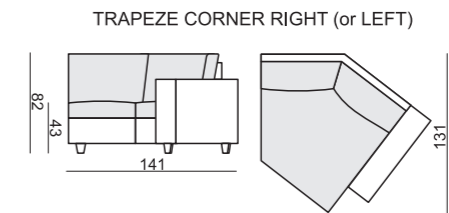

SITS™

palma

comfortable life

SET 1 RIGHT (or LEFT)
2 SEATER LEFT
+ TRAPEZE CORNER RIGHT

SET 2
3 SEATER without ONE SEAT CUSHION
with BENCH CUSHION on FOOTSTOOL FRAME

SET 15 LEFT (or RIGHT)
TRAPEZE CORNER LEFT
+ 3 SEATER RIGHT WITHOUT ONE SEAT CUSHION
with BENCH CUSHION on FOOTSTOOL FRAME

SET 16 RIGHT (or LEFT)
CORNER 32 (or 23)
3 SEATER LEFT + CORNER 90° + 2 SEATER RIGHT

SET 17
2 SEATER WITHOUT ONE SEAT CUSHION
with BENCH CUSHION on FOOTSTOOL FRAME

SET 3 LEFT or (RIGHT)
TRAPEZE CORNER LEFT
+ 2 SEATER RIGHT without ONE SEAT CUSHION
with BENCH CUSHION on FOOTSTOOL FRAME

SET 19 RIGHT (or LEFT)
2 SEATER SOFA CORNER LEFT
+ 2 SEATER without ARMRESTS + CHAISERLONGUE RIGHT

Drawings show combinations with armrest 2000. Combinations with other armrest are properly longer or shorter in width.

SET 6
2 SEATER LEFT + CORNER 90°
+ 2 SEATER RIGHT

SET 7 RIGHT (or LEFT)
2 SEATER LEFT
+ CHAISERLONGUE RIGHT

SET 8 RIGHT (or LEFT)
2,5 SEATER LEFT
+ DIVAN RIGHT

Armrests

Armrest no. 1000
cm 85 x 17 x 53 H

Armrest no. 2000
cm 85 x 21 x 53 H