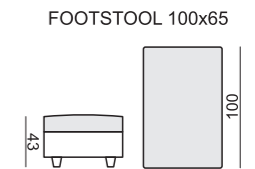

SITS™

palma

comfortable life

SET 1 RIGHT (or LEFT)
2 SEATER LEFT
+ TRAPEZE CORNER RIGHT

SET 2
3 SEATER without ONE SEAT CUSHION
with BENCH CUSHION on FOOTSTOOL FRAME

SET 15 LEFT (or RIGHT)
TRAPEZE CORNER LEFT
+ 3 SEATER RIGHT WITHOUT ONE SEAT CUSHION
with BENCH CUSHION on FOOTSTOOL FRAME

SET 16 RIGHT (or LEFT)
CORNER 32 (or 23)
3 SEATER LEFT + CORNER 90° + 2 SEATER RIGHT

SET 17
2 SEATER WITHOUT ONE SEAT CUSHION
with BENCH CUSHION on FOOTSTOOL FRAME

SET 3 LEFT or (RIGHT)
TRAPEZE CORNER LEFT
+ 2 SEATER RIGHT without ONE SEAT CUSHION
with BENCH CUSHION on FOOTSTOOL FRAME

SET 19 RIGHT (or LEFT)
2 SEATER SOFA CORNER LEFT
+ 2 SEATER without ARMRESTS + CHAISERLONGUE RIGHT

Drawings show combinations with armrest 2000. Combinations with other armrest are properly longer or shorter in width.