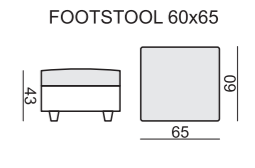

SITS™

palma

comfortable life

SET 1 RIGHT (or LEFT)
2 SEATER LEFT
+ TRAPEZE CORNER RIGHT

SET 2
3 SEATER without ONE SEAT CUSHION
with BENCH CUSHION on FOOTSTOOL FRAME

SET 15 LEFT (or RIGHT)
TRAPEZE CORNER LEFT
+ 3 SEATER RIGHT WITHOUT ONE SEAT CUSHION
with BENCH CUSHION on FOOTSTOOL FRAME

SET 16 RIGHT (or LEFT)
CORNER 32 (or 23)
3 SEATER LEFT + CORNER 90° + 2 SEATER RIGHT

SET 17
2 SEATER WITHOUT ONE SEAT CUSHION
with BENCH CUSHION on FOOTSTOOL FRAME

SET 3 LEFT or (RIGHT)
TRAPEZE CORNER LEFT
+ 2 SEATER RIGHT without ONE SEAT CUSHION
with BENCH CUSHION on FOOTSTOOL FRAME

SET 19 RIGHT (or LEFT)
2 SEATER SOFA CORNER LEFT
+ 2 SEATER without ARMRESTS + CHAISERLONGUE RIGHT

Drawings show combinations with armrest 2000. Combinations with other armrest are properly longer or shorter in width.

SET 6
2 SEATER LEFT + CORNER 90°
+ 2 SEATER RIGHT

SET 7 RIGHT (or LEFT)
2 SEATER LEFT
+ CHAISERLONGUE RIGHT

SET 8 RIGHT (or LEFT)
2,5 SEATER LEFT
+ DIVAN RIGHT

Armrests

Armrest no. 1000
cm 85 x 17 x 53 H

Armrest no. 2000
cm 85 x 21 x 53 H