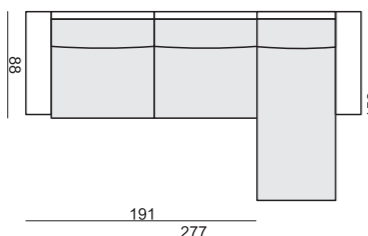

SET 19 RIGHT (or LEFT)
2 SEATER SOFA CORNER LEFT
+ 2 SEATER without ARMRESTS + CHAISERLONGUE RIGHT

Drawings show combinations with armrest 2000. Combinations with other armrest are properly longer or shorter in width.

SET 6
2 SEATER LEFT + CORNER 90°
+ 2 SEATER RIGHT

SET 7 RIGHT (or LEFT)
2 SEATER LEFT
+ CHAISERLONGUE RIGHT

SET 8 RIGHT (or LEFT)
2,5 SEATER LEFT
+ DIVAN RIGHT

Armrests

Armrest no. 1000
cm 85 x 17 x 53 H

Armrest no. 2000
cm 85 x 21 x 53 H

Armrest no. 3000
cm 85 x 20 x 53 H

Armrest no. 4000
cm 85 x 20 x 53 H

Armrest no. 5000
cm 85 x 25 x 53 H

Feet

Wooden leg no.19

Chrome leg no.47

Chrome leg no.03

Silver painted leg no.64

SET 9 RIGHT (or LEFT)
2 SEATER LEFT + CORNER 90°
+ ARMCHAIR WIDE RIGHT

SET 10 RIGHT (or LEFT)
2,5 SEATER LEFT
+ CHAISERLONGUE RIGHT

SET 11 RIGHT (or LEFT)
2,5 SEATER LEFT + CORNER 90°
+ ARMCHAIR WIDE RIGHT