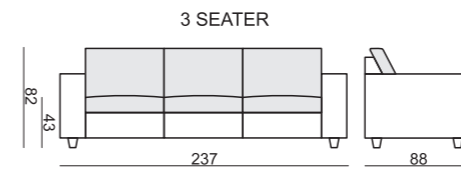

SITS™

palma

comfortable life

SET 1 RIGHT (or LEFT)
2 SEATER LEFT
+ TRAPEZE CORNER RIGHT

SET 2
3 SEATER without ONE SEAT CUSHION
with BENCH CUSHION on FOOTSTOOL FRAME

SET 15 LEFT (or RIGHT)
TRAPEZE CORNER LEFT
+ 3 SEATER RIGHT WITHOUT ONE SEAT CUSHION
with BENCH CUSHION on FOOTSTOOL FRAME

SET 16 RIGHT (or LEFT)
CORNER 32 (or 23)
3 SEATER LEFT + CORNER 90° + 2 SEATER RIGHT

SET 17
2 SEATER WITHOUT ONE SEAT CUSHION
with BENCH CUSHION on FOOTSTOOL FRAME

SET 3 LEFT or (RIGHT)
TRAPEZE CORNER LEFT
+ 2 SEATER RIGHT without ONE SEAT CUSHION
with BENCH CUSHION on FOOTSTOOL FRAME

SET 19 RIGHT (or LEFT)
2 SEATER SOFA CORNER LEFT
+ 2 SEATER without ARMRESTS + CHAISERLONGUE RIGHT

Drawings show combinations with armrest 2000. Combinations with other armrest are properly longer or shorter in width.

SET 6
2 SEATER LEFT + CORNER 90°
+ 2 SEATER RIGHT

SET 7 RIGHT (or LEFT)
2 SEATER LEFT
+ CHAISERLONGUE RIGHT

SET 8 RIGHT (or LEFT)
2,5 SEATER LEFT
+ DIVAN RIGHT

Armrests

Armrest no. 1000
cm 85 x 17 x 53 H

Armrest no. 2000
cm 85 x 21 x 53 H