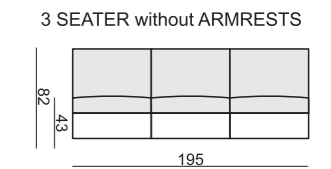

SITS™

palma

comfortable life

SET 1 RIGHT (or LEFT)
2 SEATER LEFT
+ TRAPEZE CORNER RIGHT

SET 2
3 SEATER without ONE SEAT CUSHION
with BENCH CUSHION on FOOTSTOOL FRAME

SET 15 LEFT (or RIGHT)
TRAPEZE CORNER LEFT
+ 3 SEATER RIGHT WITHOUT ONE SEAT CUSHION
with BENCH CUSHION on FOOTSTOOL FRAME

SET 16 RIGHT (or LEFT)
CORNER 32 (or 23)
3 SEATER LEFT + CORNER 90° + 2 SEATER RIGHT

SET 17
2 SEATER WITHOUT ONE SEAT CUSHION
with BENCH CUSHION on FOOTSTOOL FRAME

SET 3 LEFT or (RIGHT)
TRAPEZE CORNER LEFT
+ 2 SEATER RIGHT without ONE SEAT CUSHION
with BENCH CUSHION on FOOTSTOOL FRAME

SET 19 RIGHT (or LEFT)
2 SEATER SOFA CORNER LEFT
+ 2 SEATER without ARMRESTS + CHAISERLONGUE RIGHT

Drawings show combinations with armrest 2000. Combinations with other armrest are properly longer or shorter in width.