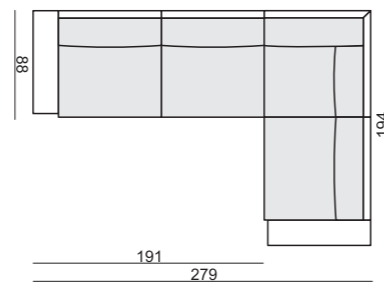

SET 19 RIGHT (or LEFT)
2 SEATER SOFA CORNER LEFT
+ 2 SEATER without ARMRESTS + CHAISERLONGUE RIGHT

Drawings show combinations with armrest 2000. Combinations with other armrest are properly longer or shorter in width.

SET 6
2 SEATER LEFT + CORNER 90°
+ 2 SEATER RIGHT

SET 7 RIGHT (or LEFT)
2 SEATER LEFT
+ CHAISERLONGUE RIGHT

SET 8 RIGHT (or LEFT)
2,5 SEATER LEFT
+ DIVAN RIGHT

Armrests

Armrest no. 1000
cm 85 x 17 x 53 H

Armrest no. 2000
cm 85 x 21 x 53 H

Armrest no. 3000
cm 85 x 20 x 53 H

Armrest no. 4000
cm 85 x 20 x 53 H

Armrest no. 5000
cm 85 x 25 x 53 H

Feet

Wooden leg no.19

Chrome leg no.47

Chrome leg no.03

Silver painted leg no.64

SET 9 RIGHT (or LEFT)
2 SEATER LEFT + CORNER 90°
+ ARMCHAIR WIDE RIGHT

SET 10 RIGHT (or LEFT)
2,5 SEATER LEFT
+ CHAISERLONGUE RIGHT

SET 11 RIGHT (or LEFT)
2,5 SEATER LEFT + CORNER 90°
+ ARMCHAIR WIDE RIGHT