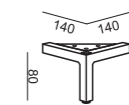

SET 6
2 SEATER LEFT + CORNER 90°
+ 2 SEATER RIGHT

SET 7 RIGHT (or LEFT)
2 SEATER LEFT
+ CHAISERLONGUE RIGHT

SET 8 RIGHT (or LEFT)
2,5 SEATER LEFT
+ DIVAN RIGHT

Armrests

Armrest no. 1000
cm 85 x 17 x 53 H

Armrest no. 2000
cm 85 x 21 x 53 H

Armrest no. 3000
cm 85 x 20 x 53 H

Armrest no. 4000
cm 85 x 20 x 53 H

Armrest no. 5000
cm 85 x 25 x 53 H

Feet

Wooden leg no.19

Chrome leg no.47

Chrome leg no.03

Silver painted leg no.64

SET 9 RIGHT (or LEFT)
2 SEATER LEFT + CORNER 90°
+ ARMCHAIR WIDE RIGHT

SET 10 RIGHT (or LEFT)
2,5 SEATER LEFT
+ CHAISERLONGUE RIGHT

SET 11 RIGHT (or LEFT)
2,5 SEATER LEFT + CORNER 90°
+ ARMCHAIR WIDE RIGHT