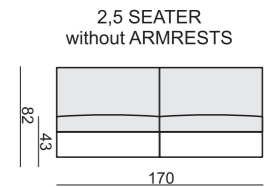

SITS™

palma

comfortable life

SET 1 RIGHT (or LEFT)
2 SEATER LEFT
+ TRAPEZE CORNER RIGHT

SET 2
3 SEATER without ONE SEAT CUSHION
with BENCH CUSHION on FOOTSTOOL FRAME

SET 15 LEFT (or RIGHT)
TRAPEZE CORNER LEFT
+ 3 SEATER RIGHT WITHOUT ONE SEAT CUSHION
with BENCH CUSHION on FOOTSTOOL FRAME

SET 16 RIGHT (or LEFT)
CORNER 32 (or 23)
3 SEATER LEFT + CORNER 90° + 2 SEATER RIGHT

SET 17
2 SEATER WITHOUT ONE SEAT CUSHION
with BENCH CUSHION on FOOTSTOOL FRAME

SET 3 LEFT or (RIGHT)
TRAPEZE CORNER LEFT
+ 2 SEATER RIGHT without ONE SEAT CUSHION
with BENCH CUSHION on FOOTSTOOL FRAME

SET 19 RIGHT (or LEFT)
2 SEATER SOFA CORNER LEFT
+ 2 SEATER without ARMRESTS + CHAISERLONGUE RIGHT

Drawings show combinations with armrest 2000. Combinations with other armrest are properly longer or shorter in width.

SET 6
2 SEATER LEFT + CORNER 90°
+ 2 SEATER RIGHT

SET 7 RIGHT (or LEFT)
2 SEATER LEFT
+ CHAISERLONGUE RIGHT

SET 8 RIGHT (or LEFT)
2,5 SEATER LEFT
+ DIVAN RIGHT

Armrests

Armrest no. 1000
cm 85 x 17 x 53 H

Armrest no. 2000
cm 85 x 21 x 53 H