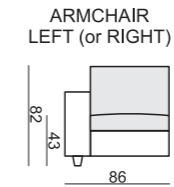

SITS™

palma

comfortable life

SET 1 RIGHT (or LEFT)
2 SEATER LEFT
+ TRAPEZE CORNER RIGHT

SET 2
3 SEATER without ONE SEAT CUSHION
with BENCH CUSHION on FOOTSTOOL FRAME

SET 15 LEFT (or RIGHT)
TRAPEZE CORNER LEFT
+ 3 SEATER RIGHT WITHOUT ONE SEAT CUSHION
with BENCH CUSHION on FOOTSTOOL FRAME

SET 16 RIGHT (or LEFT)
CORNER 32 (or 23)
3 SEATER LEFT + CORNER 90° + 2 SEATER RIGHT

SET 17
2 SEATER WITHOUT ONE SEAT CUSHION
with BENCH CUSHION on FOOTSTOOL FRAME

SET 3 LEFT or (RIGHT)
TRAPEZE CORNER LEFT
+ 2 SEATER RIGHT without ONE SEAT CUSHION
with BENCH CUSHION on FOOTSTOOL FRAME

SET 19 RIGHT (or LEFT)
2 SEATER SOFA CORNER LEFT
+ 2 SEATER without ARMRESTS + CHAISERLONGUE RIGHT

Drawings show combinations with armrest 2000. Combinations with other armrest are properly longer or shorter in width.

SET 6
2 SEATER LEFT + CORNER 90°
+ 2 SEATER RIGHT

SET 7 RIGHT (or LEFT)
2 SEATER LEFT
+ CHAISERLONGUE RIGHT

SET 8 RIGHT (or LEFT)
2,5 SEATER LEFT
+ DIVAN RIGHT

Armrests

Armrest no. 1000
cm 85 x 17 x 53 H

Armrest no. 2000
cm 85 x 21 x 53 H