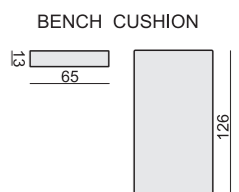

SITS™

palma

comfortable life

SET 1 RIGHT (or LEFT)
2 SEATER LEFT
+ TRAPEZE CORNER RIGHT

SET 2
3 SEATER without ONE SEAT CUSHION
with BENCH CUSHION on FOOTSTOOL FRAME

SET 15 LEFT (or RIGHT)
TRAPEZE CORNER LEFT
+ 3 SEATER RIGHT WITHOUT ONE SEAT CUSHION
with BENCH CUSHION on FOOTSTOOL FRAME

SET 16 RIGHT (or LEFT)
CORNER 32 (or 23)
3 SEATER LEFT + CORNER 90° + 2 SEATER RIGHT

SET 17
2 SEATER WITHOUT ONE SEAT CUSHION
with BENCH CUSHION on FOOTSTOOL FRAME

SET 3 LEFT or (RIGHT)
TRAPEZE CORNER LEFT
+ 2 SEATER RIGHT without ONE SEAT CUSHION
with BENCH CUSHION on FOOTSTOOL FRAME

SET 19 RIGHT (or LEFT)
2 SEATER SOFA CORNER LEFT
+ 2 SEATER without ARMRESTS + CHAISERLONGUE RIGHT

Drawings show combinations with armrest 2000. Combinations with other armrest are properly longer or shorter in width.

SET 6
2 SEATER LEFT + CORNER 90°
+ 2 SEATER RIGHT

SET 7 RIGHT (or LEFT)
2 SEATER LEFT
+ CHAISERLONGUE RIGHT

SET 8 RIGHT (or LEFT)
2,5 SEATER LEFT
+ DIVAN RIGHT

Armrests

Armrest no. 1000
cm 85 x 17 x 53 H

Armrest no. 2000
cm 85 x 21 x 53 H