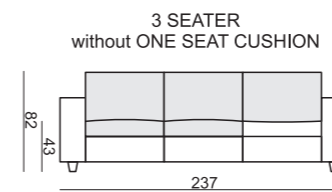

SITS™

palma

comfortable life

SET 1 RIGHT (or LEFT)
2 SEATER LEFT
+ TRAPEZE CORNER RIGHT

SET 2
3 SEATER without ONE SEAT CUSHION
with BENCH CUSHION on FOOTSTOOL FRAME

SET 15 LEFT (or RIGHT)
TRAPEZE CORNER LEFT
+ 3 SEATER RIGHT WITHOUT ONE SEAT CUSHION
with BENCH CUSHION on FOOTSTOOL FRAME

SET 16 RIGHT (or LEFT)
CORNER 32 (or 23)
3 SEATER LEFT + CORNER 90° + 2 SEATER RIGHT

SET 17
2 SEATER WITHOUT ONE SEAT CUSHION
with BENCH CUSHION on FOOTSTOOL FRAME

SET 3 LEFT or (RIGHT)
TRAPEZE CORNER LEFT
+ 2 SEATER RIGHT without ONE SEAT CUSHION
with BENCH CUSHION on FOOTSTOOL FRAME

SET 19 RIGHT (or LEFT)
2 SEATER SOFA CORNER LEFT
+ 2 SEATER without ARMRESTS + CHAISERLONGUE RIGHT

Drawings show combinations with armrest 2000. Combinations with other armrest are properly longer or shorter in width.

SET 6
2 SEATER LEFT + CORNER 90°
+ 2 SEATER RIGHT

SET 7 RIGHT (or LEFT)
2 SEATER LEFT
+ CHAISERLONGUE RIGHT

SET 8 RIGHT (or LEFT)
2,5 SEATER LEFT
+ DIVAN RIGHT

Armrests

Armrest no. 1000
cm 85 x 17 x 53 H

Armrest no. 2000
cm 85 x 21 x 53 H