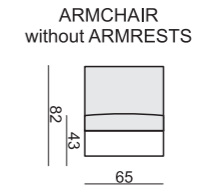

SITS™

palma

comfortable life

SET 1 RIGHT (or LEFT)
2 SEATER LEFT
+ TRAPEZE CORNER RIGHT

SET 2
3 SEATER without ONE SEAT CUSHION
with BENCH CUSHION on FOOTSTOOL FRAME

SET 15 LEFT (or RIGHT)
TRAPEZE CORNER LEFT
+ 3 SEATER RIGHT WITHOUT ONE SEAT CUSHION
with BENCH CUSHION on FOOTSTOOL FRAME

SET 16 RIGHT (or LEFT)
CORNER 32 (or 23)
3 SEATER LEFT + CORNER 90° + 2 SEATER RIGHT

SET 17
2 SEATER WITHOUT ONE SEAT CUSHION
with BENCH CUSHION on FOOTSTOOL FRAME

SET 3 LEFT or (RIGHT)
TRAPEZE CORNER LEFT
+ 2 SEATER RIGHT without ONE SEAT CUSHION
with BENCH CUSHION on FOOTSTOOL FRAME

SET 19 RIGHT (or LEFT)
2 SEATER SOFA CORNER LEFT
+ 2 SEATER without ARMRESTS + CHAISERLONGUE RIGHT

Drawings show combinations with armrest 2000. Combinations with other armrest are properly longer or shorter in width.

SET 6
2 SEATER LEFT + CORNER 90°
+ 2 SEATER RIGHT

SET 7 RIGHT (or LEFT)
2 SEATER LEFT
+ CHAISERLONGUE RIGHT

SET 8 RIGHT (or LEFT)
2,5 SEATER LEFT
+ DIVAN RIGHT

Armrests

Armrest no. 1000
cm 85 x 17 x 53 H

Armrest no. 2000
cm 85 x 21 x 53 H