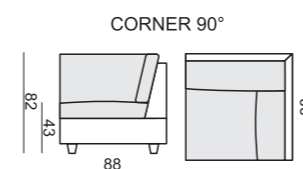

SITS™

palma

comfortable life

SET 1 RIGHT (or LEFT)
2 SEATER LEFT
+ TRAPEZE CORNER RIGHT

SET 2
3 SEATER without ONE SEAT CUSHION
with BENCH CUSHION on FOOTSTOOL FRAME

SET 15 LEFT (or RIGHT)
TRAPEZE CORNER LEFT
+ 3 SEATER RIGHT WITHOUT ONE SEAT CUSHION
with BENCH CUSHION on FOOTSTOOL FRAME

SET 16 RIGHT (or LEFT)
CORNER 32 (or 23)
3 SEATER LEFT + CORNER 90° + 2 SEATER RIGHT

SET 17
2 SEATER WITHOUT ONE SEAT CUSHION
with BENCH CUSHION on FOOTSTOOL FRAME

SET 3 LEFT or (RIGHT)
TRAPEZE CORNER LEFT
+ 2 SEATER RIGHT without ONE SEAT CUSHION
with BENCH CUSHION on FOOTSTOOL FRAME

SET 4 RIGHT (or LEFT)
3 SEATER LEFT + DIVAN RIGHT

SET 5 LEFT (or RIGHT)
DIVAN LEFT + 2 SEATER RIGHT

SET 18 RIGHT(or LEFT)
3 SEATER LEFT WITHOUT ONE SEAT CUSHION
with BENCH CUSHION on FOOTSTOOL FRAME + DIVAN RIGHT

SET 19 RIGHT (or LEFT)
2 SEATER SOFA CORNER LEFT
+ 2 SEATER without ARMRESTS + CHAISERLONGUE RIGHT

Drawings show combinations with armrest 2000. Combinations with other armrest are properly longer or shorter in width.