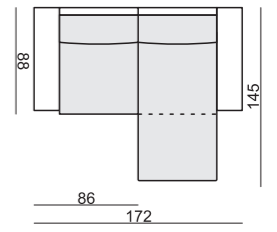

SITS™

palma

comfortable life

SET 1 RIGHT (or LEFT)
2 SEATER LEFT
+ TRAPEZE CORNER RIGHT

SET 2
3 SEATER without ONE SEAT CUSHION
with BENCH CUSHION on FOOTSTOOL FRAME

SET 15 LEFT (or RIGHT)
TRAPEZE CORNER LEFT
+ 3 SEATER RIGHT WITHOUT ONE SEAT CUSHION
with BENCH CUSHION on FOOTSTOOL FRAME

SET 16 RIGHT (or LEFT)
CORNER 32 (or 23)
3 SEATER LEFT + CORNER 90° + 2 SEATER RIGHT

SET 17
2 SEATER WITHOUT ONE SEAT CUSHION
with BENCH CUSHION on FOOTSTOOL FRAME

SET 3 LEFT or (RIGHT)
TRAPEZE CORNER LEFT
+ 2 SEATER RIGHT without ONE SEAT CUSHION
with BENCH CUSHION on FOOTSTOOL FRAME

SET 19 RIGHT (or LEFT)
2 SEATER SOFA CORNER LEFT
+ 2 SEATER without ARMRESTS + CHAISERLONGUE RIGHT

Drawings show combinations with armrest 2000. Combinations with other armrest are properly longer or shorter in width.

SET 6
2 SEATER LEFT + CORNER 90°
+ 2 SEATER RIGHT

SET 7 RIGHT (or LEFT)
2 SEATER LEFT
+ CHAISERLONGUE RIGHT

SET 8 RIGHT (or LEFT)
2,5 SEATER LEFT
+ DIVAN RIGHT

Armrests

Armrest no. 1000
cm 85 x 17 x 53 H

Armrest no. 2000
cm 85 x 21 x 53 H