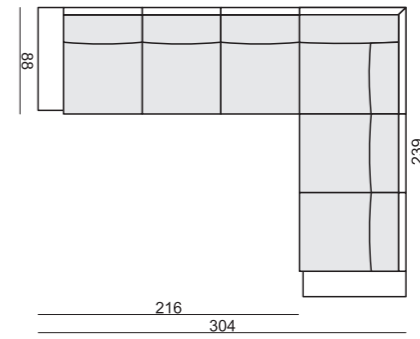

SITS™

palma

comfortable life

SET 1 RIGHT (or LEFT)
2 SEATER LEFT
+ TRAPEZE CORNER RIGHT

SET 2
3 SEATER without ONE SEAT CUSHION
with BENCH CUSHION on FOOTSTOOL FRAME

SET 15 LEFT (or RIGHT)
TRAPEZE CORNER LEFT
+ 3 SEATER RIGHT WITHOUT ONE SEAT CUSHION
with BENCH CUSHION on FOOTSTOOL FRAME

SET 16 RIGHT (or LEFT)
CORNER 32 (or 23)
3 SEATER LEFT + CORNER 90° + 2 SEATER RIGHT

SET 17
2 SEATER WITHOUT ONE SEAT CUSHION
with BENCH CUSHION on FOOTSTOOL FRAME

SET 3 LEFT or (RIGHT)
TRAPEZE CORNER LEFT
+ 2 SEATER RIGHT without ONE SEAT CUSHION
with BENCH CUSHION on FOOTSTOOL FRAME

SET 19 RIGHT (or LEFT)
2 SEATER SOFA CORNER LEFT
+ 2 SEATER without ARMRESTS + CHAISERLONGUE RIGHT

Drawings show combinations with armrest 2000. Combinations with other armrest are properly longer or shorter in width.

SET 6
2 SEATER LEFT + CORNER 90°
+ 2 SEATER RIGHT

SET 7 RIGHT (or LEFT)
2 SEATER LEFT
+ CHAISERLONGUE RIGHT

SET 8 RIGHT (or LEFT)
2,5 SEATER LEFT
+ DIVAN RIGHT

Armrests

Armrest no. 1000
cm 85 x 17 x 53 H

Armrest no. 2000
cm 85 x 21 x 53 H