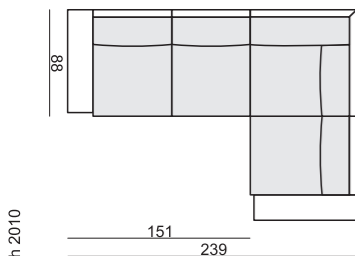

SET 6
2 SEATER LEFT + CORNER 90°
+ 2 SEATER RIGHT

SET 7 RIGHT (or LEFT)
2 SEATER LEFT
+ CHAISERLONGUE RIGHT

SET 8 RIGHT (or LEFT)
2,5 SEATER LEFT
+ DIVAN RIGHT

Armrests

Armrest no. 1000
cm 85 x 17 x 53 H

Armrest no. 2000
cm 85 x 21 x 53 H

Armrest no. 3000
cm 85 x 20 x 53 H

Armrest no. 4000
cm 85 x 20 x 53 H

Armrest no. 5000
cm 85 x 25 x 53 H

Feet

Wooden leg no.19

Chrome leg no.47

Chrome leg no.03

Silver painted leg no.64

SET 9 RIGHT (or LEFT)
2 SEATER LEFT + CORNER 90°
+ ARMCHAIR WIDE RIGHT

SET 10 RIGHT (or LEFT)
2,5 SEATER LEFT
+ CHAISERLONGUE RIGHT

SET 11 RIGHT (or LEFT)
2,5 SEATER LEFT + CORNER 90°
+ ARMCHAIR WIDE RIGHT

SET 12 RIGHT (or LEFT)
2 SEATER LEFT + CORNER 90°
+ ARMCHAIR RIGHT

SET 13 RIGHT (or LEFT)
2,5 SEATER LEFT
+ CORNER 90° + ARMCHAIR RIGHT

SET 14 RIGHT (or LEFT)
3 SEATER LEFT
+ CHAISERLONGUE RIGHT