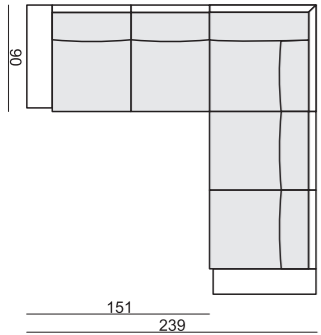

SET 16 RIGHT (or LEFT)
CORNER 32 (or 23)
3 SEATER LEFT + CORNER 90° + 2 SEATER RIGHT

SET 17
2 SEATER WITHOUT ONE SEAT CUSHION
with BENCH CUSHION on FOOTSTOOL FRAME

SET 3 LEFT or (RIGHT)
TRAPEZE CORNER LEFT
+ 2 SEATER RIGHT without ONE SEAT CUSHION
with BENCH CUSHION on FOOTSTOOL FRAME

SET 4 RIGHT (or LEFT)
3 SEATER LEFT + DIVAN RIGHT

SET 5 LEFT (or RIGHT)
DIVAN LEFT + 2 SEATER RIGHT

SET 18 RIGHT(or LEFT)
3 SEATER LEFT WITHOUT ONE SEAT CUSHION
with BENCH CUSHION on FOOTSTOOL FRAME + DIVAN RIGHT

SET 19 RIGHT (or LEFT)
2 SEATER SOFA CORNER LEFT
+ 2 SEATER without ARMRESTS + CHAISERLONGUE RIGHT

Drawings show combinations with armrest 2000. Combinations with other armrest are properly longer or shorter in width.

SET 6
2 SEATER LEFT + CORNER 90°
+ 2 SEATER RIGHT

SET 7 RIGHT (or LEFT)
2 SEATER LEFT
+ CHAISERLONGUE RIGHT

SET 8 RIGHT (or LEFT)
2,5 SEATER LEFT
+ DIVAN RIGHT

Armrests

Armrest no. 1000
cm 85 x 17 x 53 H

Armrest no. 2000
cm 85 x 21 x 53 H