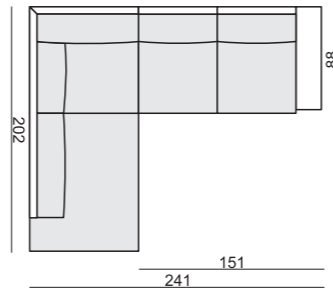

SET 16 RIGHT (or LEFT)
CORNER 32 (or 23)
3 SEATER LEFT + CORNER 90° + 2 SEATER RIGHT

SET 17
2 SEATER WITHOUT ONE SEAT CUSHION
with BENCH CUSHION on FOOTSTOOL FRAME

SET 3 LEFT or (RIGHT)
TRAPEZE CORNER LEFT
+ 2 SEATER RIGHT without ONE SEAT CUSHION
with BENCH CUSHION on FOOTSTOOL FRAME

SET 4 RIGHT (or LEFT)
3 SEATER LEFT + DIVAN RIGHT

SET 5 LEFT (or RIGHT)
DIVAN LEFT + 2 SEATER RIGHT

SET 18 RIGHT(or LEFT)
3 SEATER LEFT WITHOUT ONE SEAT CUSHION
with BENCH CUSHION on FOOTSTOOL FRAME + DIVAN RIGHT

SET 19 RIGHT (or LEFT)
2 SEATER SOFA CORNER LEFT
+ 2 SEATER without ARMRESTS + CHAISERLONGUE RIGHT

Drawings show combinations with armrest 2000. Combinations with other armrest are properly longer or shorter in width.

SET 6
2 SEATER LEFT + CORNER 90°
+ 2 SEATER RIGHT

SET 7 RIGHT (or LEFT)
2 SEATER LEFT
+ CHAISERLONGUE RIGHT

SET 8 RIGHT (or LEFT)
2,5 SEATER LEFT
+ DIVAN RIGHT

Armrests

Armrest no. 1000
cm 85 x 17 x 53 H

Armrest no. 2000
cm 85 x 21 x 53 H