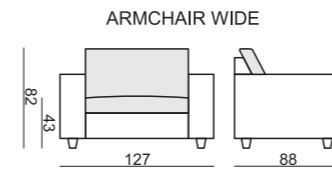

SITS™

palma

comfortable life

SET 1 RIGHT (or LEFT)
2 SEATER LEFT
+ TRAPEZE CORNER RIGHT

SET 2
3 SEATER without ONE SEAT CUSHION
with BENCH CUSHION on FOOTSTOOL FRAME

SET 15 LEFT (or RIGHT)
TRAPEZE CORNER LEFT
+ 3 SEATER RIGHT WITHOUT ONE SEAT CUSHION
with BENCH CUSHION on FOOTSTOOL FRAME

SET 16 RIGHT (or LEFT)
CORNER 32 (or 23)
3 SEATER LEFT + CORNER 90° + 2 SEATER RIGHT

SET 17
2 SEATER WITHOUT ONE SEAT CUSHION
with BENCH CUSHION on FOOTSTOOL FRAME

SET 3 LEFT or (RIGHT)
TRAPEZE CORNER LEFT
+ 2 SEATER RIGHT without ONE SEAT CUSHION
with BENCH CUSHION on FOOTSTOOL FRAME

SET 19 RIGHT (or LEFT)
2 SEATER SOFA CORNER LEFT
+ 2 SEATER without ARMRESTS + CHAISERLONGUE RIGHT

Drawings show combinations with armrest 2000. Combinations with other armrest are properly longer or shorter in width.

SET 6
2 SEATER LEFT + CORNER 90°
+ 2 SEATER RIGHT

SET 7 RIGHT (or LEFT)
2 SEATER LEFT
+ CHAISERLONGUE RIGHT

SET 8 RIGHT (or LEFT)
2,5 SEATER LEFT
+ DIVAN RIGHT

Armrests

Armrest no. 1000
cm 85 x 17 x 53 H

Armrest no. 2000
cm 85 x 21 x 53 H