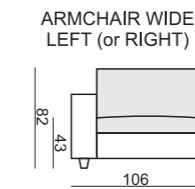

SITS™

palma

comfortable life

SET 1 RIGHT (or LEFT)
2 SEATER LEFT
+ TRAPEZE CORNER RIGHT

SET 2
3 SEATER without ONE SEAT CUSHION
with BENCH CUSHION on FOOTSTOOL FRAME

SET 15 LEFT (or RIGHT)
TRAPEZE CORNER LEFT
+ 3 SEATER RIGHT WITHOUT ONE SEAT CUSHION
with BENCH CUSHION on FOOTSTOOL FRAME

SET 16 RIGHT (or LEFT)
CORNER 32 (or 23)
3 SEATER LEFT + CORNER 90° + 2 SEATER RIGHT

SET 17
2 SEATER WITHOUT ONE SEAT CUSHION
with BENCH CUSHION on FOOTSTOOL FRAME

SET 3 LEFT or (RIGHT)
TRAPEZE CORNER LEFT
+ 2 SEATER RIGHT without ONE SEAT CUSHION
with BENCH CUSHION on FOOTSTOOL FRAME

SET 19 RIGHT (or LEFT)
2 SEATER SOFA CORNER LEFT
+ 2 SEATER without ARMRESTS + CHAISERLONGUE RIGHT

Drawings show combinations with armrest 2000. Combinations with other armrest are properly longer or shorter in width.

SET 6
2 SEATER LEFT + CORNER 90°
+ 2 SEATER RIGHT

SET 7 RIGHT (or LEFT)
2 SEATER LEFT
+ CHAISERLONGUE RIGHT

SET 8 RIGHT (or LEFT)
2,5 SEATER LEFT
+ DIVAN RIGHT

Armrests

Armrest no. 1000
cm 85 x 17 x 53 H

Armrest no. 2000
cm 85 x 21 x 53 H