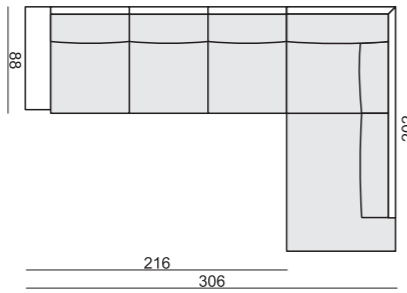

SET 16 RIGHT (or LEFT)
CORNER 32 (or 23)
3 SEATER LEFT + CORNER 90° + 2 SEATER RIGHT

SET 17
2 SEATER WITHOUT ONE SEAT CUSHION
with BENCH CUSHION on FOOTSTOOL FRAME

SET 3 LEFT or (RIGHT)
TRAPEZE CORNER LEFT
+ 2 SEATER RIGHT without ONE SEAT CUSHION
with BENCH CUSHION on FOOTSTOOL FRAME

SET 4 RIGHT (or LEFT)
3 SEATER LEFT + DIVAN RIGHT

SET 5 LEFT (or RIGHT)
DIVAN LEFT + 2 SEATER RIGHT

SET 18 RIGHT(or LEFT)
3 SEATER LEFT WITHOUT ONE SEAT CUSHION
with BENCH CUSHION on FOOTSTOOL FRAME + DIVAN RIGHT

SET 19 RIGHT (or LEFT)
2 SEATER SOFA CORNER LEFT
+ 2 SEATER without ARMRESTS + CHAISERLONGUE RIGHT

Drawings show combinations with armrest 2000. Combinations with other armrest are properly longer or shorter in width.

SET 6
2 SEATER LEFT + CORNER 90°
+ 2 SEATER RIGHT

SET 7 RIGHT (or LEFT)
2 SEATER LEFT
+ CHAISERLONGUE RIGHT

SET 8 RIGHT (or LEFT)
2,5 SEATER LEFT
+ DIVAN RIGHT

Armrests

Armrest no. 1000
cm 85 x 17 x 53 H

Armrest no. 2000
cm 85 x 21 x 53 H