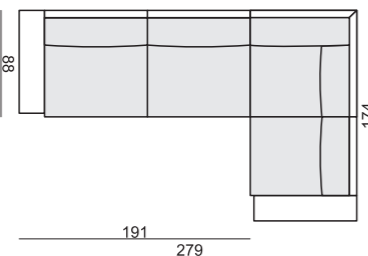

SET 6
2 SEATER LEFT + CORNER 90°
+ 2 SEATER RIGHT

SET 7 RIGHT (or LEFT)
2 SEATER LEFT
+ CHAISERLONGUE RIGHT

SET 8 RIGHT (or LEFT)
2,5 SEATER LEFT
+ DIVAN RIGHT

Armrests

Armrest no. 1000
cm 85 x 17 x 53 H

Armrest no. 2000
cm 85 x 21 x 53 H

Armrest no. 3000
cm 85 x 20 x 53 H

Armrest no. 4000
cm 85 x 20 x 53 H

Armrest no. 5000
cm 85 x 25 x 53 H

Feet

Wooden leg no.19

Chrome leg no.47

Chrome leg no.03

Silver painted leg no.64

SET 9 RIGHT (or LEFT)
2 SEATER LEFT + CORNER 90°
+ ARMCHAIR WIDE RIGHT

SET 10 RIGHT (or LEFT)
2,5 SEATER LEFT
+ CHAISERLONGUE RIGHT

SET 11 RIGHT (or LEFT)
2,5 SEATER LEFT + CORNER 90°
+ ARMCHAIR WIDE RIGHT

SET 12 RIGHT (or LEFT)
2 SEATER LEFT + CORNER 90°
+ ARMCHAIR RIGHT

SET 13 RIGHT (or LEFT)
2,5 SEATER LEFT
+ CORNER 90° + ARMCHAIR RIGHT

SET 14 RIGHT (or LEFT)
3 SEATER LEFT
+ CHAISERLONGUE RIGHT