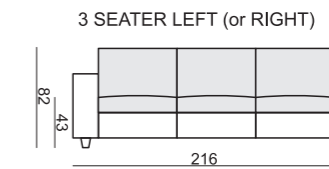

SITS™

palma

comfortable life

SET 1 RIGHT (or LEFT)
2 SEATER LEFT
+ TRAPEZE CORNER RIGHT

SET 2
3 SEATER without ONE SEAT CUSHION
with BENCH CUSHION on FOOTSTOOL FRAME

SET 15 LEFT (or RIGHT)
TRAPEZE CORNER LEFT
+ 3 SEATER RIGHT WITHOUT ONE SEAT CUSHION
with BENCH CUSHION on FOOTSTOOL FRAME

SET 16 RIGHT (or LEFT)
CORNER 32 (or 23)
3 SEATER LEFT + CORNER 90° + 2 SEATER RIGHT

SET 17
2 SEATER WITHOUT ONE SEAT CUSHION
with BENCH CUSHION on FOOTSTOOL FRAME

SET 3 LEFT or (RIGHT)
TRAPEZE CORNER LEFT
+ 2 SEATER RIGHT without ONE SEAT CUSHION
with BENCH CUSHION on FOOTSTOOL FRAME

SET 19 RIGHT (or LEFT)
2 SEATER SOFA CORNER LEFT
+ 2 SEATER without ARMRESTS + CHAISERLONGUE RIGHT

Drawings show combinations with armrest 2000. Combinations with other armrest are properly longer or shorter in width.

SET 6
2 SEATER LEFT + CORNER 90°
+ 2 SEATER RIGHT

SET 7 RIGHT (or LEFT)
2 SEATER LEFT
+ CHAISERLONGUE RIGHT

SET 8 RIGHT (or LEFT)
2,5 SEATER LEFT
+ DIVAN RIGHT

Armrests

Armrest no. 1000
cm 85 x 17 x 53 H

Armrest no. 2000
cm 85 x 21 x 53 H