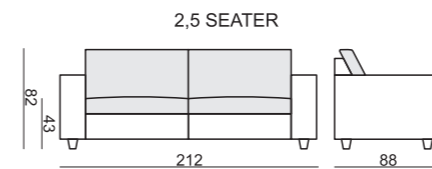

SITS™

palma

comfortable life

SET 1 RIGHT (or LEFT)
2 SEATER LEFT
+ TRAPEZE CORNER RIGHT

SET 2
3 SEATER without ONE SEAT CUSHION
with BENCH CUSHION on FOOTSTOOL FRAME

SET 15 LEFT (or RIGHT)
TRAPEZE CORNER LEFT
+ 3 SEATER RIGHT WITHOUT ONE SEAT CUSHION
with BENCH CUSHION on FOOTSTOOL FRAME

SET 16 RIGHT (or LEFT)
CORNER 32 (or 23)
3 SEATER LEFT + CORNER 90° + 2 SEATER RIGHT

SET 17
2 SEATER WITHOUT ONE SEAT CUSHION
with BENCH CUSHION on FOOTSTOOL FRAME

SET 3 LEFT or (RIGHT)
TRAPEZE CORNER LEFT
+ 2 SEATER RIGHT without ONE SEAT CUSHION
with BENCH CUSHION on FOOTSTOOL FRAME

SET 19 RIGHT (or LEFT)
2 SEATER SOFA CORNER LEFT
+ 2 SEATER without ARMRESTS + CHAISERLONGUE RIGHT

Drawings show combinations with armrest 2000. Combinations with other armrest are properly longer or shorter in width.

SET 6
2 SEATER LEFT + CORNER 90°
+ 2 SEATER RIGHT

SET 7 RIGHT (or LEFT)
2 SEATER LEFT
+ CHAISERLONGUE RIGHT

SET 8 RIGHT (or LEFT)
2,5 SEATER LEFT
+ DIVAN RIGHT

Armrests

Armrest no. 1000
cm 85 x 17 x 53 H

Armrest no. 2000
cm 85 x 21 x 53 H