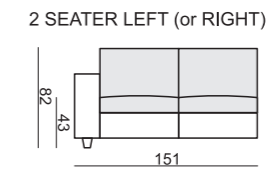

SITS™

palma

comfortable life

SET 1 RIGHT (or LEFT)
2 SEATER LEFT
+ TRAPEZE CORNER RIGHT

SET 2
3 SEATER without ONE SEAT CUSHION
with BENCH CUSHION on FOOTSTOOL FRAME

SET 15 LEFT (or RIGHT)
TRAPEZE CORNER LEFT
+ 3 SEATER RIGHT WITHOUT ONE SEAT CUSHION
with BENCH CUSHION on FOOTSTOOL FRAME

SET 16 RIGHT (or LEFT)
CORNER 32 (or 23)
3 SEATER LEFT + CORNER 90° + 2 SEATER RIGHT

SET 17
2 SEATER WITHOUT ONE SEAT CUSHION
with BENCH CUSHION on FOOTSTOOL FRAME

SET 3 LEFT or (RIGHT)
TRAPEZE CORNER LEFT
+ 2 SEATER RIGHT without ONE SEAT CUSHION
with BENCH CUSHION on FOOTSTOOL FRAME

SET 19 RIGHT (or LEFT)
2 SEATER SOFA CORNER LEFT
+ 2 SEATER without ARMRESTS + CHAISERLONGUE RIGHT

Drawings show combinations with armrest 2000. Combinations with other armrest are properly longer or shorter in width.

SET 6
2 SEATER LEFT + CORNER 90°
+ 2 SEATER RIGHT

SET 7 RIGHT (or LEFT)
2 SEATER LEFT
+ CHAISERLONGUE RIGHT

SET 8 RIGHT (or LEFT)
2,5 SEATER LEFT
+ DIVAN RIGHT

Armrests

Armrest no. 1000
cm 85 x 17 x 53 H

Armrest no. 2000
cm 85 x 21 x 53 H