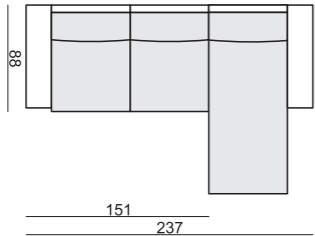

SET 4 RIGHT (or LEFT)
3 SEATER LEFT + DIVAN RIGHT

SET 5 LEFT (or RIGHT)
DIVAN LEFT + 2 SEATER RIGHT

SET 18 RIGHT(or LEFT)
3 SEATER LEFT WITHOUT ONE SEAT CUSHION
with BENCH CUSHION on FOOTSTOOL FRAME + DIVAN RIGHT

SET 19 RIGHT (or LEFT)
2 SEATER SOFA CORNER LEFT
+ 2 SEATER without ARMRESTS + CHAISERLONGUE RIGHT

Drawings show combinations with armrest 2000. Combinations with other armrest are properly longer or shorter in width.

SET 6
2 SEATER LEFT + CORNER 90°
+ 2 SEATER RIGHT

SET 7 RIGHT (or LEFT)
2 SEATER LEFT
+ CHAISERLONGUE RIGHT

SET 8 RIGHT (or LEFT)
2,5 SEATER LEFT
+ DIVAN RIGHT

Armrests

Armrest no. 1000
cm 85 x 17 x 53 H

Armrest no. 2000
cm 85 x 21 x 53 H