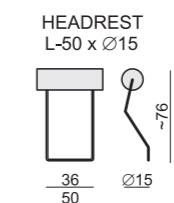

SITS™

palma

comfortable life

SET 1 RIGHT (or LEFT)
2 SEATER LEFT
+ TRAPEZE CORNER RIGHT

SET 2
3 SEATER without ONE SEAT CUSHION
with BENCH CUSHION on FOOTSTOOL FRAME

SET 15 LEFT (or RIGHT)
TRAPEZE CORNER LEFT
+ 3 SEATER RIGHT WITHOUT ONE SEAT CUSHION
with BENCH CUSHION on FOOTSTOOL FRAME

SET 19 RIGHT (or LEFT)
2 SEATER SOFA CORNER LEFT
+ 2 SEATER without ARMRESTS + CHAISERLONGUE RIGHT

Drawings show combinations with armrest 2000. Combinations with other armrest are properly longer or shorter in width.

SET 6
2 SEATER LEFT + CORNER 90°
+ 2 SEATER RIGHT

SET 7 RIGHT (or LEFT)
2 SEATER LEFT
+ CHAISERLONGUE RIGHT

SET 8 RIGHT (or LEFT)
2,5 SEATER LEFT
+ DIVAN RIGHT

Armrests

Armrest no. 1000
cm 85 x 17 x 53 H

Armrest no. 2000
cm 85 x 21 x 53 H

Armrest no. 3000
cm 85 x 20 x 53 H

Armrest no. 4000
cm 85 x 20 x 53 H

Armrest no. 5000
cm 85 x 25 x 53 H

Feet

Wooden leg no.19

Chrome leg no.47

Chrome leg no.03

Silver painted leg no.64