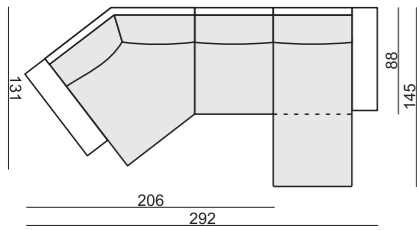

SITS™

palma

comfortable life

SET 1 RIGHT (or LEFT)
2 SEATER LEFT
+ TRAPEZE CORNER RIGHT

SET 2
3 SEATER without ONE SEAT CUSHION
with BENCH CUSHION on FOOTSTOOL FRAME

SET 15 LEFT (or RIGHT)
TRAPEZE CORNER LEFT
+ 3 SEATER RIGHT WITHOUT ONE SEAT CUSHION
with BENCH CUSHION on FOOTSTOOL FRAME

SET 16 RIGHT (or LEFT)
CORNER 32 (or 23)
3 SEATER LEFT + CORNER 90° + 2 SEATER RIGHT

SET 17
2 SEATER WITHOUT ONE SEAT CUSHION
with BENCH CUSHION on FOOTSTOOL FRAME

SET 3 LEFT or (RIGHT)
TRAPEZE CORNER LEFT
+ 2 SEATER RIGHT without ONE SEAT CUSHION
with BENCH CUSHION on FOOTSTOOL FRAME

SET 19 RIGHT (or LEFT)
2 SEATER SOFA CORNER LEFT
+ 2 SEATER without ARMRESTS + CHAISERLONGUE RIGHT

Drawings show combinations with armrest 2000. Combinations with other armrest are properly longer or shorter in width.

SET 6
2 SEATER LEFT + CORNER 90°
+ 2 SEATER RIGHT

SET 7 RIGHT (or LEFT)
2 SEATER LEFT
+ CHAISERLONGUE RIGHT

SET 8 RIGHT (or LEFT)
2,5 SEATER LEFT
+ DIVAN RIGHT

Armrests

Armrest no. 1000
cm 85 x 17 x 53 H

Armrest no. 2000
cm 85 x 21 x 53 H