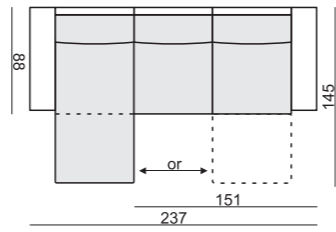

SITS™

palma

comfortable life

SET 1 RIGHT (or LEFT)
2 SEATER LEFT
+ TRAPEZE CORNER RIGHT

SET 2
3 SEATER without ONE SEAT CUSHION
with BENCH CUSHION on FOOTSTOOL FRAME

SET 15 LEFT (or RIGHT)
TRAPEZE CORNER LEFT
+ 3 SEATER RIGHT WITHOUT ONE SEAT CUSHION
with BENCH CUSHION on FOOTSTOOL FRAME

SET 16 RIGHT (or LEFT)
CORNER 32 (or 23)
3 SEATER LEFT + CORNER 90° + 2 SEATER RIGHT

SET 17
2 SEATER WITHOUT ONE SEAT CUSHION
with BENCH CUSHION on FOOTSTOOL FRAME

SET 3 LEFT or (RIGHT)
TRAPEZE CORNER LEFT
+ 2 SEATER RIGHT without ONE SEAT CUSHION
with BENCH CUSHION on FOOTSTOOL FRAME

SET 19 RIGHT (or LEFT)
2 SEATER SOFA CORNER LEFT
+ 2 SEATER without ARMRESTS + CHAISERLONGUE RIGHT

Drawings show combinations with armrest 2000. Combinations with other armrest are properly longer or shorter in width.

SET 6
2 SEATER LEFT + CORNER 90°
+ 2 SEATER RIGHT

SET 7 RIGHT (or LEFT)
2 SEATER LEFT
+ CHAISERLONGUE RIGHT

SET 8 RIGHT (or LEFT)
2,5 SEATER LEFT
+ DIVAN RIGHT

Armrests

Armrest no. 1000
cm 85 x 17 x 53 H

Armrest no. 2000
cm 85 x 21 x 53 H