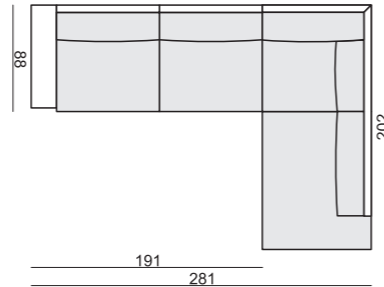

SET 4 RIGHT (or LEFT)
3 SEATER LEFT + DIVAN RIGHT

SET 5 LEFT (or RIGHT)
DIVAN LEFT + 2 SEATER RIGHT

SET 18 RIGHT(or LEFT)
3 SEATER LEFT WITHOUT ONE SEAT CUSHION
with BENCH CUSHION on FOOTSTOOL FRAME + DIVAN RIGHT

SET 19 RIGHT (or LEFT)
2 SEATER SOFA CORNER LEFT
+ 2 SEATER without ARMRESTS + CHAISERLONGUE RIGHT

Drawings show combinations with armrest 2000. Combinations with other armrest are properly longer or shorter in width.

SET 6
2 SEATER LEFT + CORNER 90°
+ 2 SEATER RIGHT

SET 7 RIGHT (or LEFT)
2 SEATER LEFT
+ CHAISERLONGUE RIGHT

SET 8 RIGHT (or LEFT)
2,5 SEATER LEFT
+ DIVAN RIGHT

Armrests

Armrest no. 1000
cm 85 x 17 x 53 H

Armrest no. 2000
cm 85 x 21 x 53 H