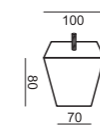

SET 6
2 SEATER LEFT + CORNER 90°
+ 2 SEATER RIGHT

SET 7 RIGHT (or LEFT)
2 SEATER LEFT
+ CHAISERLONGUE RIGHT

SET 8 RIGHT (or LEFT)
2,5 SEATER LEFT
+ DIVAN RIGHT

Armrests

Armrest no. 1000
cm 85 x 17 x 53 H

Armrest no. 2000
cm 85 x 21 x 53 H

Armrest no. 3000
cm 85 x 20 x 53 H

Armrest no. 4000
cm 85 x 20 x 53 H

Armrest no. 5000
cm 85 x 25 x 53 H

Feet

Wooden leg no.19

Chrome leg no.47

Chrome leg no.03

Silver painted leg no.64