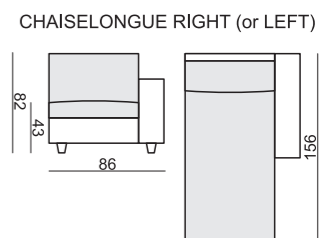

SITS™

palma

comfortable life

SET 1 RIGHT (or LEFT)
2 SEATER LEFT
+ TRAPEZE CORNER RIGHT

SET 2
3 SEATER without ONE SEAT CUSHION
with BENCH CUSHION on FOOTSTOOL FRAME

SET 15 LEFT (or RIGHT)
TRAPEZE CORNER LEFT
+ 3 SEATER RIGHT WITHOUT ONE SEAT CUSHION
with BENCH CUSHION on FOOTSTOOL FRAME

SET 16 RIGHT (or LEFT)
CORNER 32 (or 23)
3 SEATER LEFT + CORNER 90° + 2 SEATER RIGHT

SET 17
2 SEATER WITHOUT ONE SEAT CUSHION
with BENCH CUSHION on FOOTSTOOL FRAME

SET 3 LEFT or (RIGHT)
TRAPEZE CORNER LEFT
+ 2 SEATER RIGHT without ONE SEAT CUSHION
with BENCH CUSHION on FOOTSTOOL FRAME

SET 19 RIGHT (or LEFT)
2 SEATER SOFA CORNER LEFT
+ 2 SEATER without ARMRESTS + CHAISERLONGUE RIGHT

Drawings show combinations with armrest 2000. Combinations with other armrest are properly longer or shorter in width.

SET 6
2 SEATER LEFT + CORNER 90°
+ 2 SEATER RIGHT

SET 7 RIGHT (or LEFT)
2 SEATER LEFT
+ CHAISERLONGUE RIGHT

SET 8 RIGHT (or LEFT)
2,5 SEATER LEFT
+ DIVAN RIGHT

Armrests

Armrest no. 1000
cm 85 x 17 x 53 H

Armrest no. 2000
cm 85 x 21 x 53 H