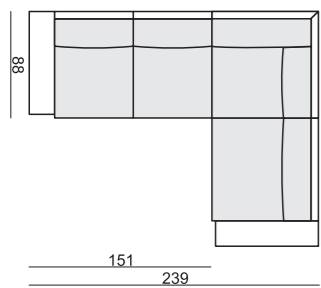

SET 19 RIGHT (or LEFT)
2 SEATER SOFA CORNER LEFT
+ 2 SEATER without ARMRESTS + CHAISERLONGUE RIGHT

Drawings show combinations with armrest 2000. Combinations with other armrest are properly longer or shorter in width.

SET 6
2 SEATER LEFT + CORNER 90°
+ 2 SEATER RIGHT

SET 7 RIGHT (or LEFT)
2 SEATER LEFT
+ CHAISERLONGUE RIGHT

SET 8 RIGHT (or LEFT)
2,5 SEATER LEFT
+ DIVAN RIGHT

Armrests

Armrest no. 1000
cm 85 x 17 x 53 H

Armrest no. 2000
cm 85 x 21 x 53 H

Armrest no. 3000
cm 85 x 20 x 53 H

Armrest no. 4000
cm 85 x 20 x 53 H

Armrest no. 5000
cm 85 x 25 x 53 H

Feet

Wooden leg no.19

Chrome leg no.47

Chrome leg no.03

Silver painted leg no.64

SET 9 RIGHT (or LEFT)
2 SEATER LEFT + CORNER 90°
+ ARMCHAIR WIDE RIGHT

SET 10 RIGHT (or LEFT)
2,5 SEATER LEFT
+ CHAISERLONGUE RIGHT

SET 11 RIGHT (or LEFT)
2,5 SEATER LEFT + CORNER 90°
+ ARMCHAIR WIDE RIGHT