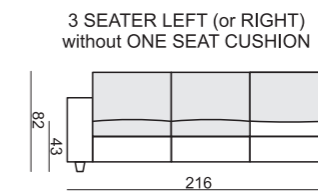

SITS™

palma

comfortable life

SET 1 RIGHT (or LEFT)
2 SEATER LEFT
+ TRAPEZE CORNER RIGHT

SET 2
3 SEATER without ONE SEAT CUSHION
with BENCH CUSHION on FOOTSTOOL FRAME

SET 15 LEFT (or RIGHT)
TRAPEZE CORNER LEFT
+ 3 SEATER RIGHT WITHOUT ONE SEAT CUSHION
with BENCH CUSHION on FOOTSTOOL FRAME

SET 16 RIGHT (or LEFT)
CORNER 32 (or 23)
3 SEATER LEFT + CORNER 90° + 2 SEATER RIGHT

SET 17
2 SEATER WITHOUT ONE SEAT CUSHION
with BENCH CUSHION on FOOTSTOOL FRAME

SET 3 LEFT or (RIGHT)
TRAPEZE CORNER LEFT
+ 2 SEATER RIGHT without ONE SEAT CUSHION
with BENCH CUSHION on FOOTSTOOL FRAME

SET 19 RIGHT (or LEFT)
2 SEATER SOFA CORNER LEFT
+ 2 SEATER without ARMRESTS + CHAISERLONGUE RIGHT

Drawings show combinations with armrest 2000. Combinations with other armrest are properly longer or shorter in width.

SET 6
2 SEATER LEFT + CORNER 90°
+ 2 SEATER RIGHT

SET 7 RIGHT (or LEFT)
2 SEATER LEFT
+ CHAISERLONGUE RIGHT

SET 8 RIGHT (or LEFT)
2,5 SEATER LEFT
+ DIVAN RIGHT

Armrests

Armrest no. 1000
cm 85 x 17 x 53 H

Armrest no. 2000
cm 85 x 21 x 53 H