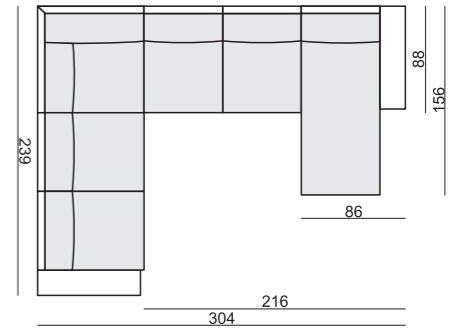

SET 16 RIGHT (or LEFT)
CORNER 32 (or 23)
3 SEATER LEFT + CORNER 90° + 2 SEATER RIGHT

SET 17
2 SEATER WITHOUT ONE SEAT CUSHION
with BENCH CUSHION on FOOTSTOOL FRAME

SET 3 LEFT or (RIGHT)
TRAPEZE CORNER LEFT
+ 2 SEATER RIGHT without ONE SEAT CUSHION
with BENCH CUSHION on FOOTSTOOL FRAME

SET 4 RIGHT (or LEFT)
3 SEATER LEFT + DIVAN RIGHT

SET 5 LEFT (or RIGHT)
DIVAN LEFT + 2 SEATER RIGHT

SET 18 RIGHT(or LEFT)
3 SEATER LEFT WITHOUT ONE SEAT CUSHION
with BENCH CUSHION on FOOTSTOOL FRAME + DIVAN RIGHT

SET 19 RIGHT (or LEFT)
2 SEATER SOFA CORNER LEFT
+ 2 SEATER without ARMRESTS + CHAISERLONGUE RIGHT

Drawings show combinations with armrest 2000. Combinations with other armrest are properly longer or shorter in width.

SET 6
2 SEATER LEFT + CORNER 90°
+ 2 SEATER RIGHT

SET 7 RIGHT (or LEFT)
2 SEATER LEFT
+ CHAISERLONGUE RIGHT

SET 8 RIGHT (or LEFT)
2,5 SEATER LEFT
+ DIVAN RIGHT

Armrests

Armrest no. 1000
cm 85 x 17 x 53 H

Armrest no. 2000
cm 85 x 21 x 53 H