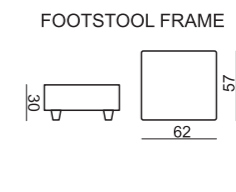

SITS™

palma

comfortable life

SET 1 RIGHT (or LEFT)
2 SEATER LEFT
+ TRAPEZE CORNER RIGHT

SET 2
3 SEATER without ONE SEAT CUSHION
with BENCH CUSHION on FOOTSTOOL FRAME

SET 15 LEFT (or RIGHT)
TRAPEZE CORNER LEFT
+ 3 SEATER RIGHT WITHOUT ONE SEAT CUSHION
with BENCH CUSHION on FOOTSTOOL FRAME

SET 16 RIGHT (or LEFT)
CORNER 32 (or 23)
3 SEATER LEFT + CORNER 90° + 2 SEATER RIGHT

SET 17
2 SEATER WITHOUT ONE SEAT CUSHION
with BENCH CUSHION on FOOTSTOOL FRAME

SET 3 LEFT or (RIGHT)
TRAPEZE CORNER LEFT
+ 2 SEATER RIGHT without ONE SEAT CUSHION
with BENCH CUSHION on FOOTSTOOL FRAME

SET 6
2 SEATER LEFT + CORNER 90°
+ 2 SEATER RIGHT

SET 7 RIGHT (or LEFT)
2 SEATER LEFT
+ CHAISERLONGUE RIGHT

SET 8 RIGHT (or LEFT)
2,5 SEATER LEFT
+ DIVAN RIGHT

Armrests

Armrest no. 1000
cm 85 x 17 x 53 H

Armrest no. 2000
cm 85 x 21 x 53 H

Armrest no. 3000
cm 85 x 20 x 53 H

Armrest no. 4000
cm 85 x 20 x 53 H

Armrest no. 5000
cm 85 x 25 x 53 H

Feet

Wooden leg no.19

Chrome leg no.47

Chrome leg no.03

Silver painted leg no.64