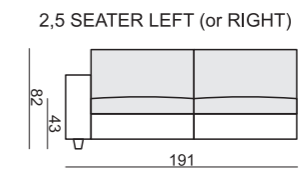

SITS™

palma

comfortable life

SET 1 RIGHT (or LEFT)
2 SEATER LEFT
+ TRAPEZE CORNER RIGHT

SET 2
3 SEATER without ONE SEAT CUSHION
with BENCH CUSHION on FOOTSTOOL FRAME

SET 15 LEFT (or RIGHT)
TRAPEZE CORNER LEFT
+ 3 SEATER RIGHT WITHOUT ONE SEAT CUSHION
with BENCH CUSHION on FOOTSTOOL FRAME

SET 16 RIGHT (or LEFT)
CORNER 32 (or 23)
3 SEATER LEFT + CORNER 90° + 2 SEATER RIGHT

SET 17
2 SEATER WITHOUT ONE SEAT CUSHION
with BENCH CUSHION on FOOTSTOOL FRAME

SET 3 LEFT or (RIGHT)
TRAPEZE CORNER LEFT
+ 2 SEATER RIGHT without ONE SEAT CUSHION
with BENCH CUSHION on FOOTSTOOL FRAME

SET 19 RIGHT (or LEFT)
2 SEATER SOFA CORNER LEFT
+ 2 SEATER without ARMRESTS + CHAISERLONGUE RIGHT

Drawings show combinations with armrest 2000. Combinations with other armrest are properly longer or shorter in width.

SET 6
2 SEATER LEFT + CORNER 90°
+ 2 SEATER RIGHT

SET 7 RIGHT (or LEFT)
2 SEATER LEFT
+ CHAISERLONGUE RIGHT

SET 8 RIGHT (or LEFT)
2,5 SEATER LEFT
+ DIVAN RIGHT

Armrests

Armrest no. 1000
cm 85 x 17 x 53 H

Armrest no. 2000
cm 85 x 21 x 53 H