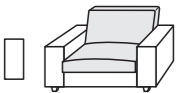

Armrest no. 5000
cm 85 x 25 x 53 H