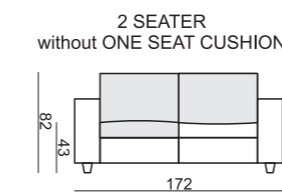

SITS™

palma

comfortable life

SET 1 RIGHT (or LEFT)
2 SEATER LEFT
+ TRAPEZE CORNER RIGHT

SET 2
3 SEATER without ONE SEAT CUSHION
with BENCH CUSHION on FOOTSTOOL FRAME

SET 15 LEFT (or RIGHT)
TRAPEZE CORNER LEFT
+ 3 SEATER RIGHT WITHOUT ONE SEAT CUSHION
with BENCH CUSHION on FOOTSTOOL FRAME

SET 16 RIGHT (or LEFT)
CORNER 32 (or 23)
3 SEATER LEFT + CORNER 90° + 2 SEATER RIGHT

SET 17
2 SEATER WITHOUT ONE SEAT CUSHION
with BENCH CUSHION on FOOTSTOOL FRAME

SET 3 LEFT or (RIGHT)
TRAPEZE CORNER LEFT
+ 2 SEATER RIGHT without ONE SEAT CUSHION
with BENCH CUSHION on FOOTSTOOL FRAME

SET 19 RIGHT (or LEFT)
2 SEATER SOFA CORNER LEFT
+ 2 SEATER without ARMRESTS + CHAISERLONGUE RIGHT

Drawings show combinations with armrest 2000. Combinations with other armrest are properly longer or shorter in width.

SET 6
2 SEATER LEFT + CORNER 90°
+ 2 SEATER RIGHT

SET 7 RIGHT (or LEFT)
2 SEATER LEFT
+ CHAISERLONGUE RIGHT

SET 8 RIGHT (or LEFT)
2,5 SEATER LEFT
+ DIVAN RIGHT

Armrests

Armrest no. 1000
cm 85 x 17 x 53 H

Armrest no. 2000
cm 85 x 21 x 53 H