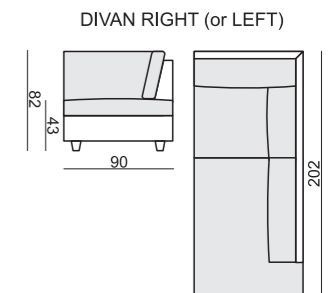

SITS™

palma

comfortable life

SET 1 RIGHT (or LEFT)
2 SEATER LEFT
+ TRAPEZE CORNER RIGHT

SET 2
3 SEATER without ONE SEAT CUSHION
with BENCH CUSHION on FOOTSTOOL FRAME

SET 15 LEFT (or RIGHT)
TRAPEZE CORNER LEFT
+ 3 SEATER RIGHT WITHOUT ONE SEAT CUSHION
with BENCH CUSHION on FOOTSTOOL FRAME

SET 16 RIGHT (or LEFT)
CORNER 32 (or 23)
3 SEATER LEFT + CORNER 90° + 2 SEATER RIGHT

SET 17
2 SEATER WITHOUT ONE SEAT CUSHION
with BENCH CUSHION on FOOTSTOOL FRAME

SET 3 LEFT or (RIGHT)
TRAPEZE CORNER LEFT
+ 2 SEATER RIGHT without ONE SEAT CUSHION
with BENCH CUSHION on FOOTSTOOL FRAME

SET 19 RIGHT (or LEFT)
2 SEATER SOFA CORNER LEFT
+ 2 SEATER without ARMRESTS + CHAISERLONGUE RIGHT

Drawings show combinations with armrest 2000. Combinations with other armrest are properly longer or shorter in width.

SET 6
2 SEATER LEFT + CORNER 90°
+ 2 SEATER RIGHT

SET 7 RIGHT (or LEFT)
2 SEATER LEFT
+ CHAISERLONGUE RIGHT

SET 8 RIGHT (or LEFT)
2,5 SEATER LEFT
+ DIVAN RIGHT

Armrests

Armrest no. 1000
cm 85 x 17 x 53 H

Armrest no. 2000
cm 85 x 21 x 53 H