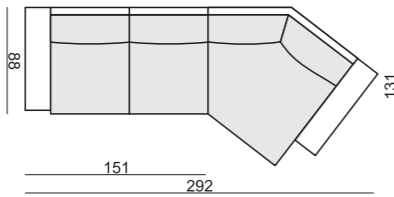

SITS™

palma

comfortable life

SET 1 RIGHT (or LEFT)
2 SEATER LEFT
+ TRAPEZE CORNER RIGHT

SET 2
3 SEATER without ONE SEAT CUSHION
with BENCH CUSHION on FOOTSTOOL FRAME

SET 15 LEFT (or RIGHT)
TRAPEZE CORNER LEFT
+ 3 SEATER RIGHT WITHOUT ONE SEAT CUSHION
with BENCH CUSHION on FOOTSTOOL FRAME

SET 16 RIGHT (or LEFT)
CORNER 32 (or 23)
3 SEATER LEFT + CORNER 90° + 2 SEATER RIGHT

SET 17
2 SEATER WITHOUT ONE SEAT CUSHION
with BENCH CUSHION on FOOTSTOOL FRAME

SET 3 LEFT or (RIGHT)
TRAPEZE CORNER LEFT
+ 2 SEATER RIGHT without ONE SEAT CUSHION
with BENCH CUSHION on FOOTSTOOL FRAME

SET 19 RIGHT (or LEFT)
2 SEATER SOFA CORNER LEFT
+ 2 SEATER without ARMRESTS + CHAISERLONGUE RIGHT

Drawings show combinations with armrest 2000. Combinations with other armrest are properly longer or shorter in width.

SET 6
2 SEATER LEFT + CORNER 90°
+ 2 SEATER RIGHT

SET 7 RIGHT (or LEFT)
2 SEATER LEFT
+ CHAISERLONGUE RIGHT

SET 8 RIGHT (or LEFT)
2,5 SEATER LEFT
+ DIVAN RIGHT

Armrests

Armrest no. 1000
cm 85 x 17 x 53 H

Armrest no. 2000
cm 85 x 21 x 53 H