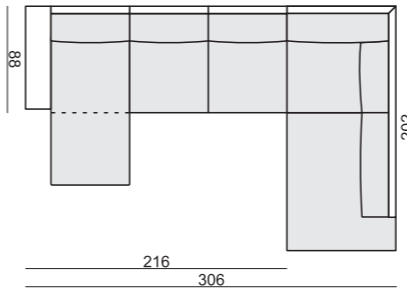

SET 16 RIGHT (or LEFT)
CORNER 32 (or 23)
3 SEATER LEFT + CORNER 90° + 2 SEATER RIGHT

SET 17
2 SEATER WITHOUT ONE SEAT CUSHION
with BENCH CUSHION on FOOTSTOOL FRAME

SET 3 LEFT or (RIGHT)
TRAPEZE CORNER LEFT
+ 2 SEATER RIGHT without ONE SEAT CUSHION
with BENCH CUSHION on FOOTSTOOL FRAME

SET 4 RIGHT (or LEFT)
3 SEATER LEFT + DIVAN RIGHT

SET 5 LEFT (or RIGHT)
DIVAN LEFT + 2 SEATER RIGHT

SET 18 RIGHT(or LEFT)
3 SEATER LEFT WITHOUT ONE SEAT CUSHION
with BENCH CUSHION on FOOTSTOOL FRAME + DIVAN RIGHT

SET 19 RIGHT (or LEFT)
2 SEATER SOFA CORNER LEFT
+ 2 SEATER without ARMRESTS + CHAISERLONGUE RIGHT

Drawings show combinations with armrest 2000. Combinations with other armrest are properly longer or shorter in width.

SET 6
2 SEATER LEFT + CORNER 90°
+ 2 SEATER RIGHT

SET 7 RIGHT (or LEFT)
2 SEATER LEFT
+ CHAISERLONGUE RIGHT

SET 8 RIGHT (or LEFT)
2,5 SEATER LEFT
+ DIVAN RIGHT

Armrests

Armrest no. 1000
cm 85 x 17 x 53 H

Armrest no. 2000
cm 85 x 21 x 53 H