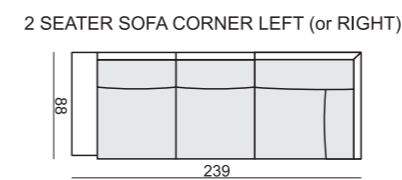

SITS™

palma

comfortable life

SET 1 RIGHT (or LEFT)
2 SEATER LEFT
+ TRAPEZE CORNER RIGHT

SET 2
3 SEATER without ONE SEAT CUSHION
with BENCH CUSHION on FOOTSTOOL FRAME

SET 15 LEFT (or RIGHT)
TRAPEZE CORNER LEFT
+ 3 SEATER RIGHT WITHOUT ONE SEAT CUSHION
with BENCH CUSHION on FOOTSTOOL FRAME

SET 16 RIGHT (or LEFT)
CORNER 32 (or 23)
3 SEATER LEFT + CORNER 90° + 2 SEATER RIGHT

SET 17
2 SEATER WITHOUT ONE SEAT CUSHION
with BENCH CUSHION on FOOTSTOOL FRAME

SET 3 LEFT or (RIGHT)
TRAPEZE CORNER LEFT
+ 2 SEATER RIGHT without ONE SEAT CUSHION
with BENCH CUSHION on FOOTSTOOL FRAME

SET 4 RIGHT (or LEFT)
3 SEATER LEFT + DIVAN RIGHT

SET 5 LEFT (or RIGHT)
DIVAN LEFT + 2 SEATER RIGHT

SET 18 RIGHT(or LEFT)
3 SEATER LEFT WITHOUT ONE SEAT CUSHION
with BENCH CUSHION on FOOTSTOOL FRAME + DIVAN RIGHT

SET 19 RIGHT (or LEFT)
2 SEATER SOFA CORNER LEFT
+ 2 SEATER without ARMRESTS + CHAISERLONGUE RIGHT

Drawings show combinations with armrest 2000. Combinations with other armrest are properly longer or shorter in width.