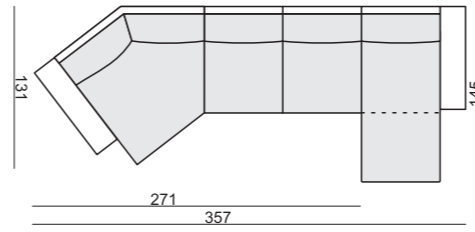

SITS™

palma

comfortable life

SET 1 RIGHT (or LEFT)
2 SEATER LEFT
+ TRAPEZE CORNER RIGHT

SET 2
3 SEATER without ONE SEAT CUSHION
with BENCH CUSHION on FOOTSTOOL FRAME

SET 15 LEFT (or RIGHT)
TRAPEZE CORNER LEFT
+ 3 SEATER RIGHT WITHOUT ONE SEAT CUSHION
with BENCH CUSHION on FOOTSTOOL FRAME

SET 16 RIGHT (or LEFT)
CORNER 32 (or 23)
3 SEATER LEFT + CORNER 90° + 2 SEATER RIGHT

SET 17
2 SEATER WITHOUT ONE SEAT CUSHION
with BENCH CUSHION on FOOTSTOOL FRAME

SET 3 LEFT or (RIGHT)
TRAPEZE CORNER LEFT
+ 2 SEATER RIGHT without ONE SEAT CUSHION
with BENCH CUSHION on FOOTSTOOL FRAME

SET 19 RIGHT (or LEFT)
2 SEATER SOFA CORNER LEFT
+ 2 SEATER without ARMRESTS + CHAISERLONGUE RIGHT

Drawings show combinations with armrest 2000. Combinations with other armrest are properly longer or shorter in width.

SET 6
2 SEATER LEFT + CORNER 90°
+ 2 SEATER RIGHT

SET 7 RIGHT (or LEFT)
2 SEATER LEFT
+ CHAISERLONGUE RIGHT

SET 8 RIGHT (or LEFT)
2,5 SEATER LEFT
+ DIVAN RIGHT

Armrests

Armrest no. 1000
cm 85 x 17 x 53 H

Armrest no. 2000
cm 85 x 21 x 53 H