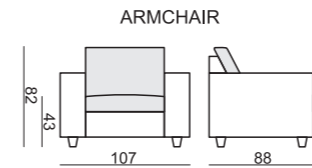

SITS™

palma

comfortable life

SET 1 RIGHT (or LEFT)
2 SEATER LEFT
+ TRAPEZE CORNER RIGHT

SET 2
3 SEATER without ONE SEAT CUSHION
with BENCH CUSHION on FOOTSTOOL FRAME

SET 15 LEFT (or RIGHT)
TRAPEZE CORNER LEFT
+ 3 SEATER RIGHT WITHOUT ONE SEAT CUSHION
with BENCH CUSHION on FOOTSTOOL FRAME

SET 16 RIGHT (or LEFT)
CORNER 32 (or 23)
3 SEATER LEFT + CORNER 90° + 2 SEATER RIGHT

SET 17
2 SEATER WITHOUT ONE SEAT CUSHION
with BENCH CUSHION on FOOTSTOOL FRAME

SET 3 LEFT or (RIGHT)
TRAPEZE CORNER LEFT
+ 2 SEATER RIGHT without ONE SEAT CUSHION
with BENCH CUSHION on FOOTSTOOL FRAME

SET 19 RIGHT (or LEFT)
2 SEATER SOFA CORNER LEFT
+ 2 SEATER without ARMRESTS + CHAISERLONGUE RIGHT

Drawings show combinations with armrest 2000. Combinations with other armrest are properly longer or shorter in width.

SET 6
2 SEATER LEFT + CORNER 90°
+ 2 SEATER RIGHT

SET 7 RIGHT (or LEFT)
2 SEATER LEFT
+ CHAISERLONGUE RIGHT

SET 8 RIGHT (or LEFT)
2,5 SEATER LEFT
+ DIVAN RIGHT

Armrests

Armrest no. 1000
cm 85 x 17 x 53 H

Armrest no. 2000
cm 85 x 21 x 53 H