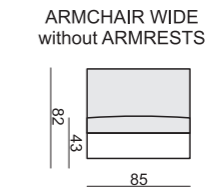

SITS™

palma

comfortable life

SET 1 RIGHT (or LEFT)
2 SEATER LEFT
+ TRAPEZE CORNER RIGHT

SET 2
3 SEATER without ONE SEAT CUSHION
with BENCH CUSHION on FOOTSTOOL FRAME

SET 15 LEFT (or RIGHT)
TRAPEZE CORNER LEFT
+ 3 SEATER RIGHT WITHOUT ONE SEAT CUSHION
with BENCH CUSHION on FOOTSTOOL FRAME

SET 16 RIGHT (or LEFT)
CORNER 32 (or 23)
3 SEATER LEFT + CORNER 90° + 2 SEATER RIGHT

SET 17
2 SEATER WITHOUT ONE SEAT CUSHION
with BENCH CUSHION on FOOTSTOOL FRAME

SET 3 LEFT or (RIGHT)
TRAPEZE CORNER LEFT
+ 2 SEATER RIGHT without ONE SEAT CUSHION
with BENCH CUSHION on FOOTSTOOL FRAME

SET 19 RIGHT (or LEFT)
2 SEATER SOFA CORNER LEFT
+ 2 SEATER without ARMRESTS + CHAISERLONGUE RIGHT

Drawings show combinations with armrest 2000. Combinations with other armrest are properly longer or shorter in width.