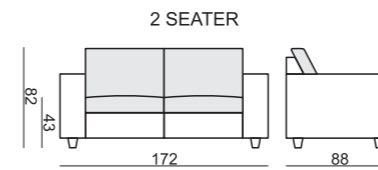

SITS™

palma

comfortable life

SET 1 RIGHT (or LEFT)
2 SEATER LEFT
+ TRAPEZE CORNER RIGHT

SET 2
3 SEATER without ONE SEAT CUSHION
with BENCH CUSHION on FOOTSTOOL FRAME

SET 15 LEFT (or RIGHT)
TRAPEZE CORNER LEFT
+ 3 SEATER RIGHT WITHOUT ONE SEAT CUSHION
with BENCH CUSHION on FOOTSTOOL FRAME

SET 16 RIGHT (or LEFT)
CORNER 32 (or 23)
3 SEATER LEFT + CORNER 90° + 2 SEATER RIGHT

SET 17
2 SEATER WITHOUT ONE SEAT CUSHION
with BENCH CUSHION on FOOTSTOOL FRAME

SET 3 LEFT or (RIGHT)
TRAPEZE CORNER LEFT
+ 2 SEATER RIGHT without ONE SEAT CUSHION
with BENCH CUSHION on FOOTSTOOL FRAME

SET 19 RIGHT (or LEFT)
2 SEATER SOFA CORNER LEFT
+ 2 SEATER without ARMRESTS + CHAISERLONGUE RIGHT

Drawings show combinations with armrest 2000. Combinations with other armrest are properly longer or shorter in width.

SET 6
2 SEATER LEFT + CORNER 90°
+ 2 SEATER RIGHT

SET 7 RIGHT (or LEFT)
2 SEATER LEFT
+ CHAISERLONGUE RIGHT

SET 8 RIGHT (or LEFT)
2,5 SEATER LEFT
+ DIVAN RIGHT

Armrests

Armrest no. 1000
cm 85 x 17 x 53 H

Armrest no. 2000
cm 85 x 21 x 53 H