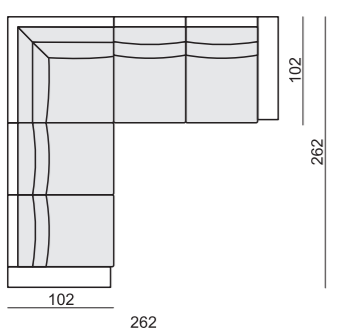

quattro

comfortable life

SITS™

SET 1 LEFT (or RIGHT)
CHAISELONGUE 70 LEFT
+ 2 SEATER 70 with RIGHT ARMREST

SET 2 LEFT (or RIGHT)
CHAISELONGUE 90 LEFT
+ 3 SEATER 90 with RIGHT ARMREST

SET 3 RIGHT (or LEFT)
2 SEATER 70 with LEFT ARMREST
+ CORNER 45° + ARMCHAIR 70 with RIGHT ARMREST

SET 4 RIGHT (or LEFT)
3 SEATER 90 with LEFT ARMREST
+ CORNER 45° + ARMCHAIR 90 with RIGHT ARMREST

SET 5
2 SEATER 70 with LEFT ARMREST
+ CORNER 90° + 2 SEATER 70 with RIGHT ARMREST

SET 6
3 SEATER 90 with LEFT ARMREST
+ CORNER 90° + 3 SEATER 90 with RIGHT ARMREST

SET 7
2 SEATER 70 with LEFT ARMREST
+ CORNER 90° + 2 SEATER 70 with RIGHT ARMREST

SET 8
3 SEATER 90 with LEFT ARMREST
+ CORNER 90° + 3 SEATER 90 with RIGHT ARMREST

SET 9 RIGHT (or LEFT)
CHAISELONGUE 70 LEFT + 2 SEATER 70 without ARMRESTS
+ CORNER 45° + 2 SEATER 70 with RIGHT ARMREST

SET 10 RIGHT (or LEFT)
CHAISELONGUE 90 LEFT + 3 SEATER 90 without ARMRESTS
+ CORNER 45° + 3 SEATER 90 with RIGHT ARMREST

SET 11 RIGHT (or LEFT)
CHAISELONGUE 70 LEFT + 2 SEATER 70 without ARMRESTS
+ CORNER 45° + ARMCHAIR 70 with RIGHT ARMREST