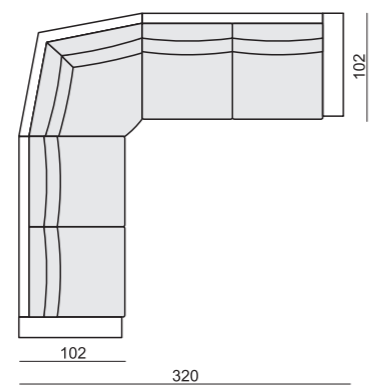

quattro

comfortable life

SITS™

SET 1 LEFT (or RIGHT)
CHAISELONGUE 70 LEFT
+ 2 SEATER 70 with RIGHT ARMREST

SET 2 LEFT (or RIGHT)
CHAISELONGUE 90 LEFT
+ 3 SEATER 90 with RIGHT ARMREST

SET 3 RIGHT (or LEFT)
2 SEATER 70 with LEFT ARMREST
+ CORNER 45° + ARMCHAIR 70 with RIGHT ARMREST

SET 4 RIGHT (or LEFT)
3 SEATER 90 with LEFT ARMREST
+ CORNER 45° + ARMCHAIR 90 with RIGHT ARMREST

SET 5
2 SEATER 70 with LEFT ARMREST
+ CORNER 90° + 2 SEATER 70 with RIGHT ARMREST

SET 6
3 SEATER 90 with LEFT ARMREST
+ CORNER 90° + 3 SEATER 90 with RIGHT ARMREST

SET 7
2 SEATER 70 with LEFT ARMREST
+ CORNER 90° + 2 SEATER 70 with RIGHT ARMREST

SET 8
3 SEATER 90 with LEFT ARMREST
+ CORNER 90° + 3 SEATER 90 with RIGHT ARMREST

SET 9 RIGHT (or LEFT)
CHAISELONGUE 70 LEFT + 2 SEATER 70 without ARMRESTS
+ CORNER 45° + 2 SEATER 70 with RIGHT ARMREST

SET 10 RIGHT (or LEFT)
CHAISELONGUE 90 LEFT + 3 SEATER 90 without ARMRESTS
+ CORNER 45° + 3 SEATER 90 with RIGHT ARMREST

SET 11 RIGHT (or LEFT)
CHAISELONGUE 70 LEFT + 2 SEATER 70 without ARMRESTS
+ CORNER 45° + ARMCHAIR 70 with RIGHT ARMREST