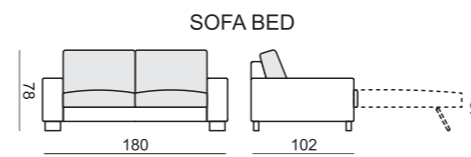

quattro

comfortable life

SITS™

SET 1 LEFT (or RIGHT)
CHAISELONGUE 70 LEFT
+ 2 SEATER 70 with RIGHT ARMREST

SET 2 LEFT (or RIGHT)
CHAISELONGUE 90 LEFT
+ 3 SEATER 90 with RIGHT ARMREST

SET 3 RIGHT (or LEFT)
2 SEATER 70 with LEFT ARMREST
+ CORNER 45° + ARMCHAIR 70 with RIGHT ARMREST

SET 4 RIGHT (or LEFT)
3 SEATER 90 with LEFT ARMREST
+ CORNER 45° + ARMCHAIR 90 with RIGHT ARMREST

SET 5
2 SEATER 70 with LEFT ARMREST
+ CORNER 90° + 2 SEATER 70 with RIGHT ARMREST

SET 6
3 SEATER 90 with LEFT ARMREST
+ CORNER 90° + 3 SEATER 90 with RIGHT ARMREST