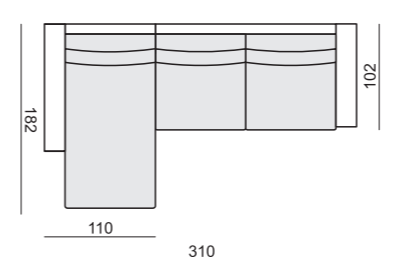

SET 10 RIGHT (or LEFT)
CHAISELONGUE 90 LEFT + 3 SEATER 90 without ARMRESTS
+ CORNER 45° + 3 SEATER 90 with RIGHT ARMREST

SET 11 RIGHT (or LEFT)
CHAISELONGUE 70 LEFT + 2 SEATER 70 without ARMRESTS
+ CORNER 45° + ARMCHAIR 70 with RIGHT ARMREST

SET 12 RIGHT (or LEFT)
CHAISELONGUE 90 LEFT + 3 SEATER 90 without ARMRESTS
+ CORNER 45° + ARMCHAIR 90 with RIGHT ARMREST

SET 13 RIGHT (or LEFT)
3 SEATER 90 with LEFT ARMREST
+ CORNER 90° + 2 SEATER 70 with RIGHT ARMREST

SET 14 RIGHT (or LEFT)
3 SEATER 90 with LEFT ARMREST
+ CORNER 90° + BENCH 70 RIGHT

SET 15 RIGHT (or LEFT)
2 SEATER 70 with LEFT ARMREST
+ CORNER 90° + BENCH 70 RIGHT

SET 16 LEFT (or RIGHT)
CHAISELONGUE 90 LONG LEFT
+ 3 SEATER 90 with RIGHT ARMREST