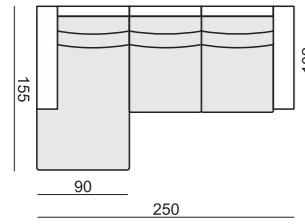

quattro

comfortable life

SITS™

SET 1 LEFT (or RIGHT)
CHAISELONGUE 70 LEFT
+ 2 SEATER 70 with RIGHT ARMREST

SET 2 LEFT (or RIGHT)
CHAISELONGUE 90 LEFT
+ 3 SEATER 90 with RIGHT ARMREST

SET 3 RIGHT (or LEFT)
2 SEATER 70 with LEFT ARMREST
+ CORNER 45° + ARMCHAIR 70 with RIGHT ARMREST

SET 4 RIGHT (or LEFT)
3 SEATER 90 with LEFT ARMREST
+ CORNER 45° + ARMCHAIR 90 with RIGHT ARMREST

SET 5
2 SEATER 70 with LEFT ARMREST
+ CORNER 90° + 2 SEATER 70 with RIGHT ARMREST

SET 6
3 SEATER 90 with LEFT ARMREST
+ CORNER 90° + 3 SEATER 90 with RIGHT ARMREST

SET 7
2 SEATER 70 with LEFT ARMREST
+ CORNER 90° + 2 SEATER 70 with RIGHT ARMREST

SET 8
3 SEATER 90 with LEFT ARMREST
+ CORNER 90° + 3 SEATER 90 with RIGHT ARMREST

SET 9 RIGHT (or LEFT)
CHAISELONGUE 70 LEFT + 2 SEATER 70 without ARMRESTS
+ CORNER 45° + 2 SEATER 70 with RIGHT ARMREST