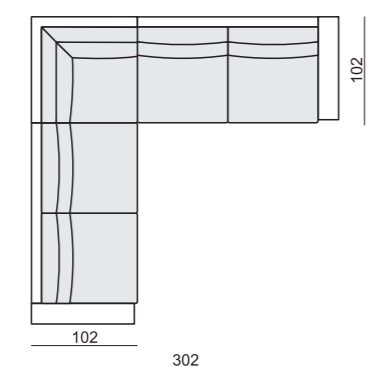

quattro

comfortable life

SITS™

SET 1 LEFT (or RIGHT)
CHAISELONGUE 70 LEFT
+ 2 SEATER 70 with RIGHT ARMREST

SET 2 LEFT (or RIGHT)
CHAISELONGUE 90 LEFT
+ 3 SEATER 90 with RIGHT ARMREST

SET 3 RIGHT (or LEFT)
2 SEATER 70 with LEFT ARMREST
+ CORNER 45° + ARMCHAIR 70 with RIGHT ARMREST

SET 4 RIGHT (or LEFT)
3 SEATER 90 with LEFT ARMREST
+ CORNER 45° + ARMCHAIR 90 with RIGHT ARMREST

SET 5
2 SEATER 70 with LEFT ARMREST
+ CORNER 90° + 2 SEATER 70 with RIGHT ARMREST

SET 6
3 SEATER 90 with LEFT ARMREST
+ CORNER 90° + 3 SEATER 90 with RIGHT ARMREST

SET 7
2 SEATER 70 with LEFT ARMREST
+ CORNER 90° + 2 SEATER 70 with RIGHT ARMREST

SET 8
3 SEATER 90 with LEFT ARMREST
+ CORNER 90° + 3 SEATER 90 with RIGHT ARMREST

SET 9 RIGHT (or LEFT)
CHAISELONGUE 70 LEFT + 2 SEATER 70 without ARMRESTS
+ CORNER 45° + 2 SEATER 70 with RIGHT ARMREST

SET 10 RIGHT (or LEFT)
CHAISELONGUE 90 LEFT + 3 SEATER 90 without ARMRESTS
+ CORNER 45° + 3 SEATER 90 with RIGHT ARMREST

SET 11 RIGHT (or LEFT)
CHAISELONGUE 70 LEFT + 2 SEATER 70 without ARMRESTS
+ CORNER 45° + ARMCHAIR 70 with RIGHT ARMREST