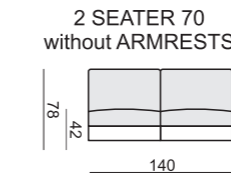

quattro

comfortable life

SITS™

SET 1 LEFT (or RIGHT)
CHAISELONGUE 70 LEFT
+ 2 SEATER 70 with RIGHT ARMREST

SET 2 LEFT (or RIGHT)
CHAISELONGUE 90 LEFT
+ 3 SEATER 90 with RIGHT ARMREST

SET 3 RIGHT (or LEFT)
2 SEATER 70 with LEFT ARMREST
+ CORNER 45° + ARMCHAIR 70 with RIGHT ARMREST

SET 4 RIGHT (or LEFT)
3 SEATER 90 with LEFT ARMREST
+ CORNER 45° + ARMCHAIR 90 with RIGHT ARMREST

SET 5
2 SEATER 70 with LEFT ARMREST
+ CORNER 90° + 2 SEATER 70 with RIGHT ARMREST

SET 6
3 SEATER 90 with LEFT ARMREST
+ CORNER 90° + 3 SEATER 90 with RIGHT ARMREST