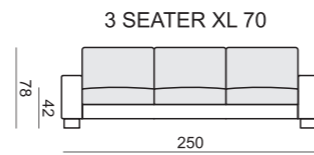

quattro

comfortable life

SITS™

SET 1 LEFT (or RIGHT)
CHAISELONGUE 70 LEFT
+ 2 SEATER 70 with RIGHT ARMREST

SET 2 LEFT (or RIGHT)
CHAISELONGUE 90 LEFT
+ 3 SEATER 90 with RIGHT ARMREST

SET 3 RIGHT (or LEFT)
2 SEATER 70 with LEFT ARMREST
+ CORNER 45° + ARMCHAIR 70 with RIGHT ARMREST

SET 4 RIGHT (or LEFT)
3 SEATER 90 with LEFT ARMREST
+ CORNER 45° + ARMCHAIR 90 with RIGHT ARMREST

SET 5
2 SEATER 70 with LEFT ARMREST
+ CORNER 90° + 2 SEATER 70 with RIGHT ARMREST

SET 6
3 SEATER 90 with LEFT ARMREST
+ CORNER 90° + 3 SEATER 90 with RIGHT ARMREST

SET 7
2 SEATER 70 with LEFT ARMREST
+ CORNER 90° + 2 SEATER 70 with RIGHT ARMREST

SET 8
3 SEATER 90 with LEFT ARMREST
+ CORNER 90° + 3 SEATER 90 with RIGHT ARMREST

SET 9 RIGHT (or LEFT)
CHAISELONGUE 70 LEFT + 2 SEATER 70 without ARMRESTS
+ CORNER 45° + 2 SEATER 70 with RIGHT ARMREST