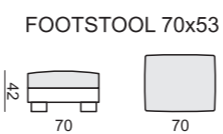

quattro

comfortable life

SITS™

SET 1 LEFT (or RIGHT)
CHAISELONGUE 70 LEFT
+ 2 SEATER 70 with RIGHT ARMREST

SET 2 LEFT (or RIGHT)
CHAISELONGUE 90 LEFT
+ 3 SEATER 90 with RIGHT ARMREST

SET 3 RIGHT (or LEFT)
2 SEATER 70 with LEFT ARMREST
+ CORNER 45° + ARMCHAIR 70 with RIGHT ARMREST

SET 4 RIGHT (or LEFT)
3 SEATER 90 with LEFT ARMREST
+ CORNER 45° + ARMCHAIR 90 with RIGHT ARMREST

SET 5
2 SEATER 70 with LEFT ARMREST
+ CORNER 90° + 2 SEATER 70 with RIGHT ARMREST

SET 6
3 SEATER 90 with LEFT ARMREST
+ CORNER 90° + 3 SEATER 90 with RIGHT ARMREST