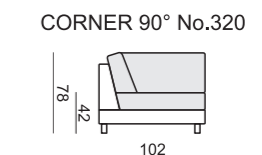

quattro

comfortable life

SITS™

SET 1 LEFT (or RIGHT)
CHAISELONGUE 70 LEFT
+ 2 SEATER 70 with RIGHT ARMREST

SET 2 LEFT (or RIGHT)
CHAISELONGUE 90 LEFT
+ 3 SEATER 90 with RIGHT ARMREST

SET 3 RIGHT (or LEFT)
2 SEATER 70 with LEFT ARMREST
+ CORNER 45° + ARMCHAIR 70 with RIGHT ARMREST

SET 4 RIGHT (or LEFT)
3 SEATER 90 with LEFT ARMREST
+ CORNER 45° + ARMCHAIR 90 with RIGHT ARMREST

SET 5
2 SEATER 70 with LEFT ARMREST
+ CORNER 90° + 2 SEATER 70 with RIGHT ARMREST

SET 6
3 SEATER 90 with LEFT ARMREST
+ CORNER 90° + 3 SEATER 90 with RIGHT ARMREST

SET 7
2 SEATER 70 with LEFT ARMREST
+ CORNER 90° + 2 SEATER 70 with RIGHT ARMREST

SET 8
3 SEATER 90 with LEFT ARMREST
+ CORNER 90° + 3 SEATER 90 with RIGHT ARMREST

SET 9 RIGHT (or LEFT)
CHAISELONGUE 70 LEFT + 2 SEATER 70 without ARMRESTS
+ CORNER 45° + 2 SEATER 70 with RIGHT ARMREST