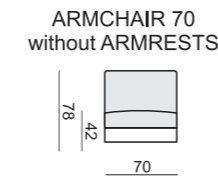

quattro

comfortable life

SITS™

SET 1 LEFT (or RIGHT)
CHAISELONGUE 70 LEFT
+ 2 SEATER 70 with RIGHT ARMREST

SET 2 LEFT (or RIGHT)
CHAISELONGUE 90 LEFT
+ 3 SEATER 90 with RIGHT ARMREST

SET 3 RIGHT (or LEFT)
2 SEATER 70 with LEFT ARMREST
+ CORNER 45° + ARMCHAIR 70 with RIGHT ARMREST

SET 4 RIGHT (or LEFT)
3 SEATER 90 with LEFT ARMREST
+ CORNER 45° + ARMCHAIR 90 with RIGHT ARMREST

SET 5
2 SEATER 70 with LEFT ARMREST
+ CORNER 90° + 2 SEATER 70 with RIGHT ARMREST

SET 6
3 SEATER 90 with LEFT ARMREST
+ CORNER 90° + 3 SEATER 90 with RIGHT ARMREST