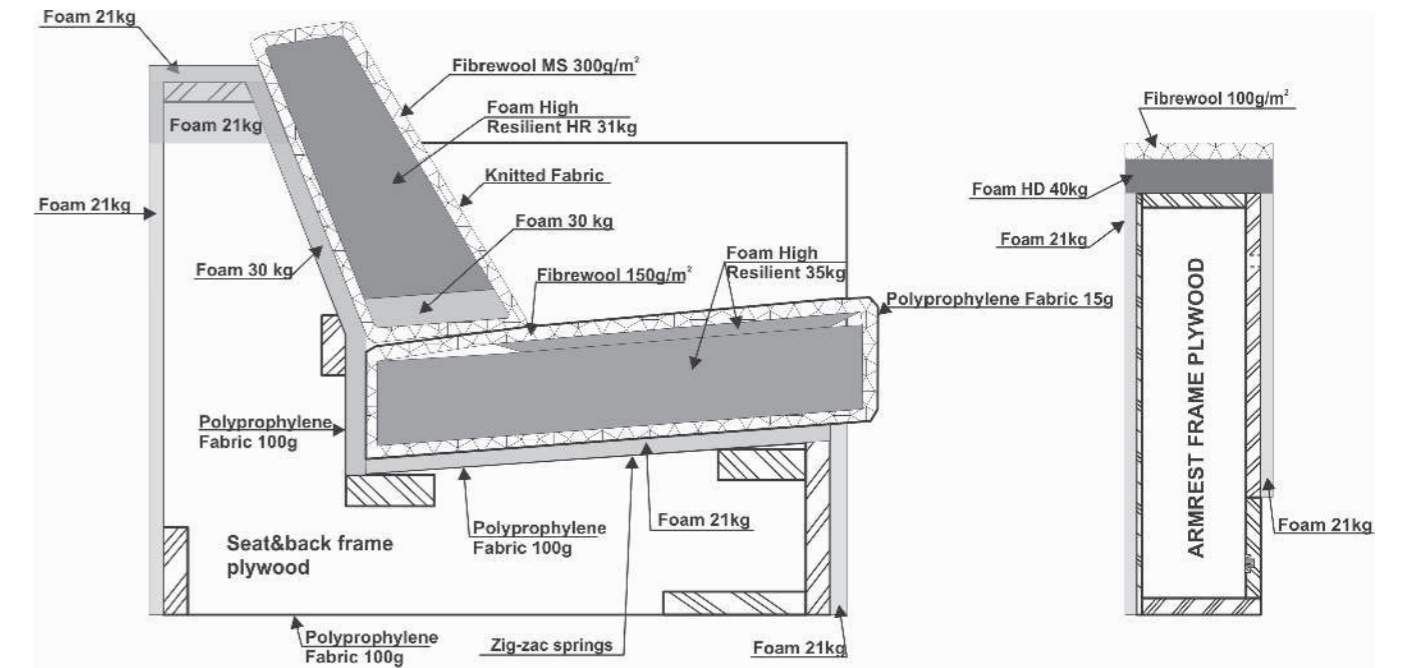

standard

lux

All drawings shown with standard armrest 400 and 420.