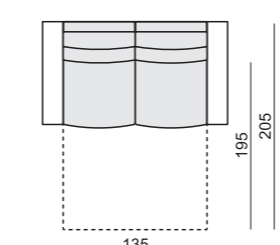

quattro

comfortable life

SITS™

SET 1 LEFT (or RIGHT)
CHAISELONGUE 70 LEFT
+ 2 SEATER 70 with RIGHT ARMREST

SET 2 LEFT (or RIGHT)
CHAISELONGUE 90 LEFT
+ 3 SEATER 90 with RIGHT ARMREST

SET 3 RIGHT (or LEFT)
2 SEATER 70 with LEFT ARMREST
+ CORNER 45° + ARMCHAIR 70 with RIGHT ARMREST

SET 4 RIGHT (or LEFT)
3 SEATER 90 with LEFT ARMREST
+ CORNER 45° + ARMCHAIR 90 with RIGHT ARMREST

SET 5
2 SEATER 70 with LEFT ARMREST
+ CORNER 90° + 2 SEATER 70 with RIGHT ARMREST

SET 6
3 SEATER 90 with LEFT ARMREST
+ CORNER 90° + 3 SEATER 90 with RIGHT ARMREST

SET 7
2 SEATER 70 with LEFT ARMREST
+ CORNER 90° + 2 SEATER 70 with RIGHT ARMREST

SET 8
3 SEATER 90 with LEFT ARMREST
+ CORNER 90° + 3 SEATER 90 with RIGHT ARMREST

SET 9 RIGHT (or LEFT)
CHAISELONGUE 70 LEFT + 2 SEATER 70 without ARMRESTS
+ CORNER 45° + 2 SEATER 70 with RIGHT ARMREST