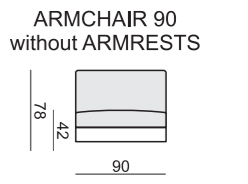

quattro

comfortable life

SITS™

SET 1 LEFT (or RIGHT)
CHAISELONGUE 70 LEFT
+ 2 SEATER 70 with RIGHT ARMREST

SET 2 LEFT (or RIGHT)
CHAISELONGUE 90 LEFT
+ 3 SEATER 90 with RIGHT ARMREST

SET 3 RIGHT (or LEFT)
2 SEATER 70 with LEFT ARMREST
+ CORNER 45° + ARMCHAIR 70 with RIGHT ARMREST

SET 4 RIGHT (or LEFT)
3 SEATER 90 with LEFT ARMREST
+ CORNER 45° + ARMCHAIR 90 with RIGHT ARMREST

SET 5
2 SEATER 70 with LEFT ARMREST
+ CORNER 90° + 2 SEATER 70 with RIGHT ARMREST

SET 6
3 SEATER 90 with LEFT ARMREST
+ CORNER 90° + 3 SEATER 90 with RIGHT ARMREST