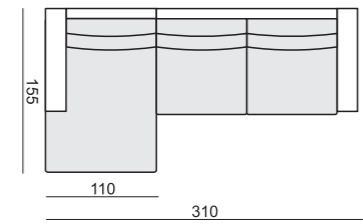

quattro

comfortable life

SITS™

SET 1 LEFT (or RIGHT)
CHAISELONGUE 70 LEFT
+ 2 SEATER 70 with RIGHT ARMREST

SET 2 LEFT (or RIGHT)
CHAISELONGUE 90 LEFT
+ 3 SEATER 90 with RIGHT ARMREST

SET 3 RIGHT (or LEFT)
2 SEATER 70 with LEFT ARMREST
+ CORNER 45° + ARMCHAIR 70 with RIGHT ARMREST

SET 4 RIGHT (or LEFT)
3 SEATER 90 with LEFT ARMREST
+ CORNER 45° + ARMCHAIR 90 with RIGHT ARMREST

SET 5
2 SEATER 70 with LEFT ARMREST
+ CORNER 90° + 2 SEATER 70 with RIGHT ARMREST

SET 6
3 SEATER 90 with LEFT ARMREST
+ CORNER 90° + 3 SEATER 90 with RIGHT ARMREST

SET 7
2 SEATER 70 with LEFT ARMREST
+ CORNER 90° + 2 SEATER 70 with RIGHT ARMREST

SET 8
3 SEATER 90 with LEFT ARMREST
+ CORNER 90° + 3 SEATER 90 with RIGHT ARMREST

SET 9 RIGHT (or LEFT)
CHAISELONGUE 70 LEFT + 2 SEATER 70 without ARMRESTS
+ CORNER 45° + 2 SEATER 70 with RIGHT ARMREST