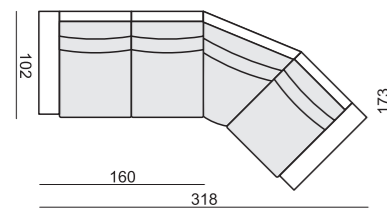

quattro

comfortable life

SITS™

SET 1 LEFT (or RIGHT)
CHAISELONGUE 70 LEFT
+ 2 SEATER 70 with RIGHT ARMREST

SET 2 LEFT (or RIGHT)
CHAISELONGUE 90 LEFT
+ 3 SEATER 90 with RIGHT ARMREST

SET 3 RIGHT (or LEFT)
2 SEATER 70 with LEFT ARMREST
+ CORNER 45° + ARMCHAIR 70 with RIGHT ARMREST

SET 4 RIGHT (or LEFT)
3 SEATER 90 with LEFT ARMREST
+ CORNER 45° + ARMCHAIR 90 with RIGHT ARMREST

SET 5
2 SEATER 70 with LEFT ARMREST
+ CORNER 90° + 2 SEATER 70 with RIGHT ARMREST

SET 6
3 SEATER 90 with LEFT ARMREST
+ CORNER 90° + 3 SEATER 90 with RIGHT ARMREST

SET 7
2 SEATER 70 with LEFT ARMREST
+ CORNER 90° + 2 SEATER 70 with RIGHT ARMREST

SET 8
3 SEATER 90 with LEFT ARMREST
+ CORNER 90° + 3 SEATER 90 with RIGHT ARMREST

SET 9 RIGHT (or LEFT)
CHAISELONGUE 70 LEFT + 2 SEATER 70 without ARMRESTS
+ CORNER 45° + 2 SEATER 70 with RIGHT ARMREST