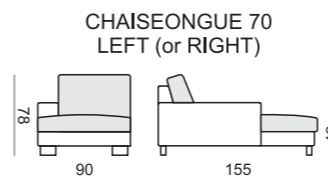

quattro

comfortable life

SITS™

SET 1 LEFT (or RIGHT)
CHAISELONGUE 70 LEFT
+ 2 SEATER 70 with RIGHT ARMREST

SET 2 LEFT (or RIGHT)
CHAISELONGUE 90 LEFT
+ 3 SEATER 90 with RIGHT ARMREST

SET 3 RIGHT (or LEFT)
2 SEATER 70 with LEFT ARMREST
+ CORNER 45° + ARMCHAIR 70 with RIGHT ARMREST

SET 4 RIGHT (or LEFT)
3 SEATER 90 with LEFT ARMREST
+ CORNER 45° + ARMCHAIR 90 with RIGHT ARMREST

SET 5
2 SEATER 70 with LEFT ARMREST
+ CORNER 90° + 2 SEATER 70 with RIGHT ARMREST

SET 6
3 SEATER 90 with LEFT ARMREST
+ CORNER 90° + 3 SEATER 90 with RIGHT ARMREST

SET 7
2 SEATER 70 with LEFT ARMREST
+ CORNER 90° + 2 SEATER 70 with RIGHT ARMREST

SET 8
3 SEATER 90 with LEFT ARMREST
+ CORNER 90° + 3 SEATER 90 with RIGHT ARMREST

SET 9 RIGHT (or LEFT)
CHAISELONGUE 70 LEFT + 2 SEATER 70 without ARMRESTS
+ CORNER 45° + 2 SEATER 70 with RIGHT ARMREST