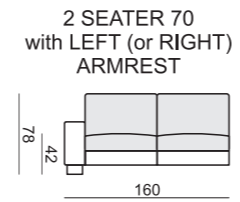

quattro

comfortable life

SITS™

SET 1 LEFT (or RIGHT)
CHAISELONGUE 70 LEFT
+ 2 SEATER 70 with RIGHT ARMREST

SET 2 LEFT (or RIGHT)
CHAISELONGUE 90 LEFT
+ 3 SEATER 90 with RIGHT ARMREST

SET 3 RIGHT (or LEFT)
2 SEATER 70 with LEFT ARMREST
+ CORNER 45° + ARMCHAIR 70 with RIGHT ARMREST

SET 4 RIGHT (or LEFT)
3 SEATER 90 with LEFT ARMREST
+ CORNER 45° + ARMCHAIR 90 with RIGHT ARMREST

SET 5
2 SEATER 70 with LEFT ARMREST
+ CORNER 90° + 2 SEATER 70 with RIGHT ARMREST

SET 6
3 SEATER 90 with LEFT ARMREST
+ CORNER 90° + 3 SEATER 90 with RIGHT ARMREST

SET 7
2 SEATER 70 with LEFT ARMREST
+ CORNER 90° + 2 SEATER 70 with RIGHT ARMREST

SET 8
3 SEATER 90 with LEFT ARMREST
+ CORNER 90° + 3 SEATER 90 with RIGHT ARMREST

SET 9 RIGHT (or LEFT)
CHAISELONGUE 70 LEFT + 2 SEATER 70 without ARMRESTS
+ CORNER 45° + 2 SEATER 70 with RIGHT ARMREST