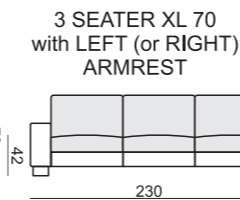

quattro

comfortable life

SITS™

SET 1 LEFT (or RIGHT)
CHAISELONGUE 70 LEFT
+ 2 SEATER 70 with RIGHT ARMREST

SET 2 LEFT (or RIGHT)
CHAISELONGUE 90 LEFT
+ 3 SEATER 90 with RIGHT ARMREST

SET 3 RIGHT (or LEFT)
2 SEATER 70 with LEFT ARMREST
+ CORNER 45° + ARMCHAIR 70 with RIGHT ARMREST

SET 4 RIGHT (or LEFT)
3 SEATER 90 with LEFT ARMREST
+ CORNER 45° + ARMCHAIR 90 with RIGHT ARMREST

SET 5
2 SEATER 70 with LEFT ARMREST
+ CORNER 90° + 2 SEATER 70 with RIGHT ARMREST

SET 6
3 SEATER 90 with LEFT ARMREST
+ CORNER 90° + 3 SEATER 90 with RIGHT ARMREST

SET 7
2 SEATER 70 with LEFT ARMREST
+ CORNER 90° + 2 SEATER 70 with RIGHT ARMREST

SET 8
3 SEATER 90 with LEFT ARMREST
+ CORNER 90° + 3 SEATER 90 with RIGHT ARMREST

SET 9 RIGHT (or LEFT)
CHAISELONGUE 70 LEFT + 2 SEATER 70 without ARMRESTS
+ CORNER 45° + 2 SEATER 70 with RIGHT ARMREST