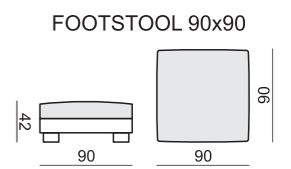

quattro

comfortable life

SITS™

SET 1 LEFT (or RIGHT)
CHAISELONGUE 70 LEFT
+ 2 SEATER 70 with RIGHT ARMREST

SET 2 LEFT (or RIGHT)
CHAISELONGUE 90 LEFT
+ 3 SEATER 90 with RIGHT ARMREST

SET 3 RIGHT (or LEFT)
2 SEATER 70 with LEFT ARMREST
+ CORNER 45° + ARMCHAIR 70 with RIGHT ARMREST

SET 4 RIGHT (or LEFT)
3 SEATER 90 with LEFT ARMREST
+ CORNER 45° + ARMCHAIR 90 with RIGHT ARMREST

SET 5
2 SEATER 70 with LEFT ARMREST
+ CORNER 90° + 2 SEATER 70 with RIGHT ARMREST

SET 6
3 SEATER 90 with LEFT ARMREST
+ CORNER 90° + 3 SEATER 90 with RIGHT ARMREST