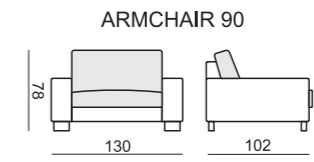

quattro

comfortable life

SITS™

SET 1 LEFT (or RIGHT)
CHAISELONGUE 70 LEFT
+ 2 SEATER 70 with RIGHT ARMREST

SET 2 LEFT (or RIGHT)
CHAISELONGUE 90 LEFT
+ 3 SEATER 90 with RIGHT ARMREST

SET 3 RIGHT (or LEFT)
2 SEATER 70 with LEFT ARMREST
+ CORNER 45° + ARMCHAIR 70 with RIGHT ARMREST

SET 4 RIGHT (or LEFT)
3 SEATER 90 with LEFT ARMREST
+ CORNER 45° + ARMCHAIR 90 with RIGHT ARMREST

SET 5
2 SEATER 70 with LEFT ARMREST
+ CORNER 90° + 2 SEATER 70 with RIGHT ARMREST

SET 6
3 SEATER 90 with LEFT ARMREST
+ CORNER 90° + 3 SEATER 90 with RIGHT ARMREST

SET 7
2 SEATER 70 with LEFT ARMREST
+ CORNER 90° + 2 SEATER 70 with RIGHT ARMREST

SET 8
3 SEATER 90 with LEFT ARMREST
+ CORNER 90° + 3 SEATER 90 with RIGHT ARMREST

SET 9 RIGHT (or LEFT)
CHAISELONGUE 70 LEFT + 2 SEATER 70 without ARMRESTS
+ CORNER 45° + 2 SEATER 70 with RIGHT ARMREST