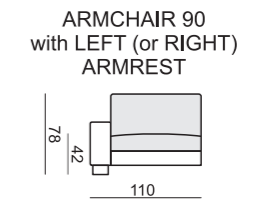

quattro

comfortable life

SITS™

SET 1 LEFT (or RIGHT)
CHAISELONGUE 70 LEFT
+ 2 SEATER 70 with RIGHT ARMREST

SET 2 LEFT (or RIGHT)
CHAISELONGUE 90 LEFT
+ 3 SEATER 90 with RIGHT ARMREST

SET 3 RIGHT (or LEFT)
2 SEATER 70 with LEFT ARMREST
+ CORNER 45° + ARMCHAIR 70 with RIGHT ARMREST

SET 4 RIGHT (or LEFT)
3 SEATER 90 with LEFT ARMREST
+ CORNER 45° + ARMCHAIR 90 with RIGHT ARMREST

SET 5
2 SEATER 70 with LEFT ARMREST
+ CORNER 90° + 2 SEATER 70 with RIGHT ARMREST

SET 6
3 SEATER 90 with LEFT ARMREST
+ CORNER 90° + 3 SEATER 90 with RIGHT ARMREST