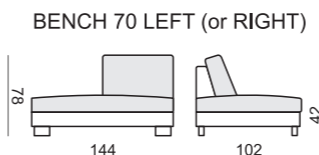

quattro

comfortable life

SITS™

SET 1 LEFT (or RIGHT)
CHAISELONGUE 70 LEFT
+ 2 SEATER 70 with RIGHT ARMREST

SET 2 LEFT (or RIGHT)
CHAISELONGUE 90 LEFT
+ 3 SEATER 90 with RIGHT ARMREST

SET 3 RIGHT (or LEFT)
2 SEATER 70 with LEFT ARMREST
+ CORNER 45° + ARMCHAIR 70 with RIGHT ARMREST

SET 4 RIGHT (or LEFT)
3 SEATER 90 with LEFT ARMREST
+ CORNER 45° + ARMCHAIR 90 with RIGHT ARMREST

SET 5
2 SEATER 70 with LEFT ARMREST
+ CORNER 90° + 2 SEATER 70 with RIGHT ARMREST

SET 6
3 SEATER 90 with LEFT ARMREST
+ CORNER 90° + 3 SEATER 90 with RIGHT ARMREST

SET 7
2 SEATER 70 with LEFT ARMREST
+ CORNER 90° + 2 SEATER 70 with RIGHT ARMREST

SET 8
3 SEATER 90 with LEFT ARMREST
+ CORNER 90° + 3 SEATER 90 with RIGHT ARMREST

SET 9 RIGHT (or LEFT)
CHAISELONGUE 70 LEFT + 2 SEATER 70 without ARMRESTS
+ CORNER 45° + 2 SEATER 70 with RIGHT ARMREST