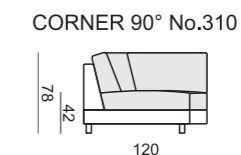

quattro

comfortable life

SITS™

SET 1 LEFT (or RIGHT)
CHAISELONGUE 70 LEFT
+ 2 SEATER 70 with RIGHT ARMREST

SET 2 LEFT (or RIGHT)
CHAISELONGUE 90 LEFT
+ 3 SEATER 90 with RIGHT ARMREST

SET 3 RIGHT (or LEFT)
2 SEATER 70 with LEFT ARMREST
+ CORNER 45° + ARMCHAIR 70 with RIGHT ARMREST

SET 4 RIGHT (or LEFT)
3 SEATER 90 with LEFT ARMREST
+ CORNER 45° + ARMCHAIR 90 with RIGHT ARMREST

SET 5
2 SEATER 70 with LEFT ARMREST
+ CORNER 90° + 2 SEATER 70 with RIGHT ARMREST

SET 6
3 SEATER 90 with LEFT ARMREST
+ CORNER 90° + 3 SEATER 90 with RIGHT ARMREST

SET 7
2 SEATER 70 with LEFT ARMREST
+ CORNER 90° + 2 SEATER 70 with RIGHT ARMREST

SET 8
3 SEATER 90 with LEFT ARMREST
+ CORNER 90° + 3 SEATER 90 with RIGHT ARMREST

SET 9 RIGHT (or LEFT)
CHAISELONGUE 70 LEFT + 2 SEATER 70 without ARMRESTS
+ CORNER 45° + 2 SEATER 70 with RIGHT ARMREST