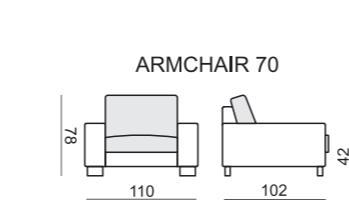

quattro

comfortable life

SITS™

SET 1 LEFT (or RIGHT)
CHAISELONGUE 70 LEFT
+ 2 SEATER 70 with RIGHT ARMREST

SET 2 LEFT (or RIGHT)
CHAISELONGUE 90 LEFT
+ 3 SEATER 90 with RIGHT ARMREST

SET 3 RIGHT (or LEFT)
2 SEATER 70 with LEFT ARMREST
+ CORNER 45° + ARMCHAIR 70 with RIGHT ARMREST

SET 4 RIGHT (or LEFT)
3 SEATER 90 with LEFT ARMREST
+ CORNER 45° + ARMCHAIR 90 with RIGHT ARMREST

SET 5
2 SEATER 70 with LEFT ARMREST
+ CORNER 90° + 2 SEATER 70 with RIGHT ARMREST

SET 6
3 SEATER 90 with LEFT ARMREST
+ CORNER 90° + 3 SEATER 90 with RIGHT ARMREST

SET 7
2 SEATER 70 with LEFT ARMREST
+ CORNER 90° + 2 SEATER 70 with RIGHT ARMREST

SET 8
3 SEATER 90 with LEFT ARMREST
+ CORNER 90° + 3 SEATER 90 with RIGHT ARMREST

SET 9 RIGHT (or LEFT)
CHAISELONGUE 70 LEFT + 2 SEATER 70 without ARMRESTS
+ CORNER 45° + 2 SEATER 70 with RIGHT ARMREST