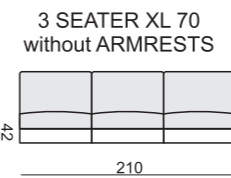

quattro

comfortable life

SITS™

SET 1 LEFT (or RIGHT)
CHAISELONGUE 70 LEFT
+ 2 SEATER 70 with RIGHT ARMREST

SET 2 LEFT (or RIGHT)
CHAISELONGUE 90 LEFT
+ 3 SEATER 90 with RIGHT ARMREST

SET 3 RIGHT (or LEFT)
2 SEATER 70 with LEFT ARMREST
+ CORNER 45° + ARMCHAIR 70 with RIGHT ARMREST

SET 4 RIGHT (or LEFT)
3 SEATER 90 with LEFT ARMREST
+ CORNER 45° + ARMCHAIR 90 with RIGHT ARMREST

SET 5
2 SEATER 70 with LEFT ARMREST
+ CORNER 90° + 2 SEATER 70 with RIGHT ARMREST

SET 6
3 SEATER 90 with LEFT ARMREST
+ CORNER 90° + 3 SEATER 90 with RIGHT ARMREST