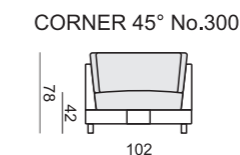

quattro

comfortable life

SITS™

SET 1 LEFT (or RIGHT)
CHAISELONGUE 70 LEFT
+ 2 SEATER 70 with RIGHT ARMREST

SET 2 LEFT (or RIGHT)
CHAISELONGUE 90 LEFT
+ 3 SEATER 90 with RIGHT ARMREST

SET 3 RIGHT (or LEFT)
2 SEATER 70 with LEFT ARMREST
+ CORNER 45° + ARMCHAIR 70 with RIGHT ARMREST

SET 4 RIGHT (or LEFT)
3 SEATER 90 with LEFT ARMREST
+ CORNER 45° + ARMCHAIR 90 with RIGHT ARMREST

SET 5
2 SEATER 70 with LEFT ARMREST
+ CORNER 90° + 2 SEATER 70 with RIGHT ARMREST

SET 6
3 SEATER 90 with LEFT ARMREST
+ CORNER 90° + 3 SEATER 90 with RIGHT ARMREST

SET 7
2 SEATER 70 with LEFT ARMREST
+ CORNER 90° + 2 SEATER 70 with RIGHT ARMREST

SET 8
3 SEATER 90 with LEFT ARMREST
+ CORNER 90° + 3 SEATER 90 with RIGHT ARMREST

SET 9 RIGHT (or LEFT)
CHAISELONGUE 70 LEFT + 2 SEATER 70 without ARMRESTS
+ CORNER 45° + 2 SEATER 70 with RIGHT ARMREST