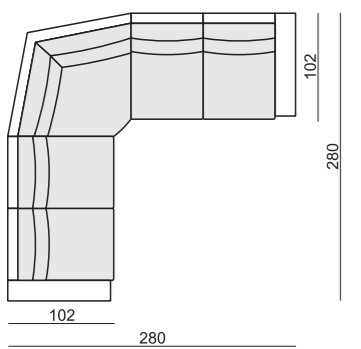

quattro

comfortable life

SITS™

SET 1 LEFT (or RIGHT)
CHAISELONGUE 70 LEFT
+ 2 SEATER 70 with RIGHT ARMREST

SET 2 LEFT (or RIGHT)
CHAISELONGUE 90 LEFT
+ 3 SEATER 90 with RIGHT ARMREST

SET 3 RIGHT (or LEFT)
2 SEATER 70 with LEFT ARMREST
+ CORNER 45° + ARMCHAIR 70 with RIGHT ARMREST

SET 4 RIGHT (or LEFT)
3 SEATER 90 with LEFT ARMREST
+ CORNER 45° + ARMCHAIR 90 with RIGHT ARMREST

SET 5
2 SEATER 70 with LEFT ARMREST
+ CORNER 90° + 2 SEATER 70 with RIGHT ARMREST

SET 6
3 SEATER 90 with LEFT ARMREST
+ CORNER 90° + 3 SEATER 90 with RIGHT ARMREST

SET 7
2 SEATER 70 with LEFT ARMREST
+ CORNER 90° + 2 SEATER 70 with RIGHT ARMREST

SET 8
3 SEATER 90 with LEFT ARMREST
+ CORNER 90° + 3 SEATER 90 with RIGHT ARMREST

SET 9 RIGHT (or LEFT)
CHAISELONGUE 70 LEFT + 2 SEATER 70 without ARMRESTS
+ CORNER 45° + 2 SEATER 70 with RIGHT ARMREST

SET 10 RIGHT (or LEFT)
CHAISELONGUE 90 LEFT + 3 SEATER 90 without ARMRESTS
+ CORNER 45° + 3 SEATER 90 with RIGHT ARMREST

SET 11 RIGHT (or LEFT)
CHAISELONGUE 70 LEFT + 2 SEATER 70 without ARMRESTS
+ CORNER 45° + ARMCHAIR 70 with RIGHT ARMREST