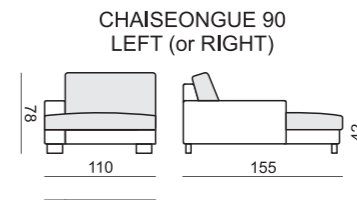

quattro

comfortable life

SITS™

SET 1 LEFT (or RIGHT)
CHAISELONGUE 70 LEFT
+ 2 SEATER 70 with RIGHT ARMREST

SET 2 LEFT (or RIGHT)
CHAISELONGUE 90 LEFT
+ 3 SEATER 90 with RIGHT ARMREST

SET 3 RIGHT (or LEFT)
2 SEATER 70 with LEFT ARMREST
+ CORNER 45° + ARMCHAIR 70 with RIGHT ARMREST

SET 4 RIGHT (or LEFT)
3 SEATER 90 with LEFT ARMREST
+ CORNER 45° + ARMCHAIR 90 with RIGHT ARMREST

SET 5
2 SEATER 70 with LEFT ARMREST
+ CORNER 90° + 2 SEATER 70 with RIGHT ARMREST

SET 6
3 SEATER 90 with LEFT ARMREST
+ CORNER 90° + 3 SEATER 90 with RIGHT ARMREST

SET 7
2 SEATER 70 with LEFT ARMREST
+ CORNER 90° + 2 SEATER 70 with RIGHT ARMREST

SET 8
3 SEATER 90 with LEFT ARMREST
+ CORNER 90° + 3 SEATER 90 with RIGHT ARMREST

SET 9 RIGHT (or LEFT)
CHAISELONGUE 70 LEFT + 2 SEATER 70 without ARMRESTS
+ CORNER 45° + 2 SEATER 70 with RIGHT ARMREST