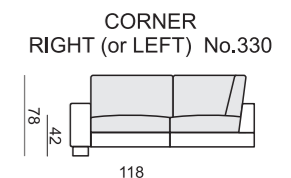

quattro

comfortable life

SITS™

SET 1 LEFT (or RIGHT)
CHAISELONGUE 70 LEFT
+ 2 SEATER 70 with RIGHT ARMREST

SET 2 LEFT (or RIGHT)
CHAISELONGUE 90 LEFT
+ 3 SEATER 90 with RIGHT ARMREST

SET 3 RIGHT (or LEFT)
2 SEATER 70 with LEFT ARMREST
+ CORNER 45° + ARMCHAIR 70 with RIGHT ARMREST

SET 4 RIGHT (or LEFT)
3 SEATER 90 with LEFT ARMREST
+ CORNER 45° + ARMCHAIR 90 with RIGHT ARMREST

SET 5
2 SEATER 70 with LEFT ARMREST
+ CORNER 90° + 2 SEATER 70 with RIGHT ARMREST

SET 6
3 SEATER 90 with LEFT ARMREST
+ CORNER 90° + 3 SEATER 90 with RIGHT ARMREST

SET 7
2 SEATER 70 with LEFT ARMREST
+ CORNER 90° + 2 SEATER 70 with RIGHT ARMREST

SET 8
3 SEATER 90 with LEFT ARMREST
+ CORNER 90° + 3 SEATER 90 with RIGHT ARMREST

SET 9 RIGHT (or LEFT)
CHAISELONGUE 70 LEFT + 2 SEATER 70 without ARMRESTS
+ CORNER 45° + 2 SEATER 70 with RIGHT ARMREST