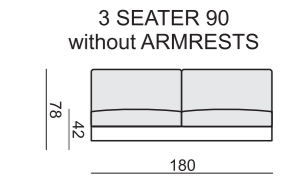

quattro

comfortable life

SITS™

SET 1 LEFT (or RIGHT)
CHAISELONGUE 70 LEFT
+ 2 SEATER 70 with RIGHT ARMREST

SET 2 LEFT (or RIGHT)
CHAISELONGUE 90 LEFT
+ 3 SEATER 90 with RIGHT ARMREST

SET 3 RIGHT (or LEFT)
2 SEATER 70 with LEFT ARMREST
+ CORNER 45° + ARMCHAIR 70 with RIGHT ARMREST

SET 4 RIGHT (or LEFT)
3 SEATER 90 with LEFT ARMREST
+ CORNER 45° + ARMCHAIR 90 with RIGHT ARMREST

SET 5
2 SEATER 70 with LEFT ARMREST
+ CORNER 90° + 2 SEATER 70 with RIGHT ARMREST

SET 6
3 SEATER 90 with LEFT ARMREST
+ CORNER 90° + 3 SEATER 90 with RIGHT ARMREST

SET 7
2 SEATER 70 with LEFT ARMREST
+ CORNER 90° + 2 SEATER 70 with RIGHT ARMREST

SET 8
3 SEATER 90 with LEFT ARMREST
+ CORNER 90° + 3 SEATER 90 with RIGHT ARMREST

SET 9 RIGHT (or LEFT)
CHAISELONGUE 70 LEFT + 2 SEATER 70 without ARMRESTS
+ CORNER 45° + 2 SEATER 70 with RIGHT ARMREST