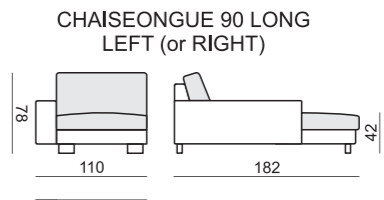

quattro

comfortable life

SITS™

SET 1 LEFT (or RIGHT)
CHAISELONGUE 70 LEFT
+ 2 SEATER 70 with RIGHT ARMREST

SET 2 LEFT (or RIGHT)
CHAISELONGUE 90 LEFT
+ 3 SEATER 90 with RIGHT ARMREST

SET 3 RIGHT (or LEFT)
2 SEATER 70 with LEFT ARMREST
+ CORNER 45° + ARMCHAIR 70 with RIGHT ARMREST

SET 4 RIGHT (or LEFT)
3 SEATER 90 with LEFT ARMREST
+ CORNER 45° + ARMCHAIR 90 with RIGHT ARMREST

SET 5
2 SEATER 70 with LEFT ARMREST
+ CORNER 90° + 2 SEATER 70 with RIGHT ARMREST

SET 6
3 SEATER 90 with LEFT ARMREST
+ CORNER 90° + 3 SEATER 90 with RIGHT ARMREST

SET 7
2 SEATER 70 with LEFT ARMREST
+ CORNER 90° + 2 SEATER 70 with RIGHT ARMREST

SET 8
3 SEATER 90 with LEFT ARMREST
+ CORNER 90° + 3 SEATER 90 with RIGHT ARMREST

SET 9 RIGHT (or LEFT)
CHAISELONGUE 70 LEFT + 2 SEATER 70 without ARMRESTS
+ CORNER 45° + 2 SEATER 70 with RIGHT ARMREST