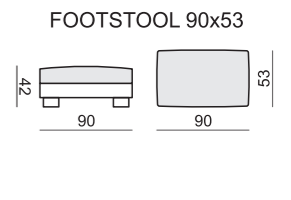

quattro

comfortable life

SITS™

SET 1 LEFT (or RIGHT)
CHAISELONGUE 70 LEFT
+ 2 SEATER 70 with RIGHT ARMREST

SET 2 LEFT (or RIGHT)
CHAISELONGUE 90 LEFT
+ 3 SEATER 90 with RIGHT ARMREST

SET 3 RIGHT (or LEFT)
2 SEATER 70 with LEFT ARMREST
+ CORNER 45° + ARMCHAIR 70 with RIGHT ARMREST

SET 4 RIGHT (or LEFT)
3 SEATER 90 with LEFT ARMREST
+ CORNER 45° + ARMCHAIR 90 with RIGHT ARMREST

SET 5
2 SEATER 70 with LEFT ARMREST
+ CORNER 90° + 2 SEATER 70 with RIGHT ARMREST

SET 6
3 SEATER 90 with LEFT ARMREST
+ CORNER 90° + 3 SEATER 90 with RIGHT ARMREST

SET 7
2 SEATER 70 with LEFT ARMREST
+ CORNER 90° + 2 SEATER 70 with RIGHT ARMREST

SET 8
3 SEATER 90 with LEFT ARMREST
+ CORNER 90° + 3 SEATER 90 with RIGHT ARMREST

SET 9 RIGHT (or LEFT)
CHAISELONGUE 70 LEFT + 2 SEATER 70 without ARMRESTS
+ CORNER 45° + 2 SEATER 70 with RIGHT ARMREST