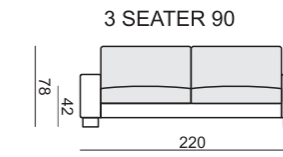

quattro

comfortable life

SITS™

SET 1 LEFT (or RIGHT)
CHAISELONGUE 70 LEFT
+ 2 SEATER 70 with RIGHT ARMREST

SET 2 LEFT (or RIGHT)
CHAISELONGUE 90 LEFT
+ 3 SEATER 90 with RIGHT ARMREST

SET 3 RIGHT (or LEFT)
2 SEATER 70 with LEFT ARMREST
+ CORNER 45° + ARMCHAIR 70 with RIGHT ARMREST

SET 4 RIGHT (or LEFT)
3 SEATER 90 with LEFT ARMREST
+ CORNER 45° + ARMCHAIR 90 with RIGHT ARMREST

SET 5
2 SEATER 70 with LEFT ARMREST
+ CORNER 90° + 2 SEATER 70 with RIGHT ARMREST

SET 6
3 SEATER 90 with LEFT ARMREST
+ CORNER 90° + 3 SEATER 90 with RIGHT ARMREST

SET 7
2 SEATER 70 with LEFT ARMREST
+ CORNER 90° + 2 SEATER 70 with RIGHT ARMREST

SET 8
3 SEATER 90 with LEFT ARMREST
+ CORNER 90° + 3 SEATER 90 with RIGHT ARMREST

SET 9 RIGHT (or LEFT)
CHAISELONGUE 70 LEFT + 2 SEATER 70 without ARMRESTS
+ CORNER 45° + 2 SEATER 70 with RIGHT ARMREST