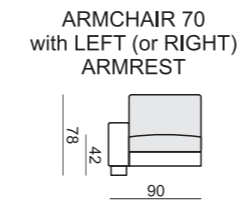

quattro

comfortable life

SITS™

SET 1 LEFT (or RIGHT)
CHAISELONGUE 70 LEFT
+ 2 SEATER 70 with RIGHT ARMREST

SET 2 LEFT (or RIGHT)
CHAISELONGUE 90 LEFT
+ 3 SEATER 90 with RIGHT ARMREST

SET 3 RIGHT (or LEFT)
2 SEATER 70 with LEFT ARMREST
+ CORNER 45° + ARMCHAIR 70 with RIGHT ARMREST

SET 4 RIGHT (or LEFT)
3 SEATER 90 with LEFT ARMREST
+ CORNER 45° + ARMCHAIR 90 with RIGHT ARMREST

SET 5
2 SEATER 70 with LEFT ARMREST
+ CORNER 90° + 2 SEATER 70 with RIGHT ARMREST

SET 6
3 SEATER 90 with LEFT ARMREST
+ CORNER 90° + 3 SEATER 90 with RIGHT ARMREST