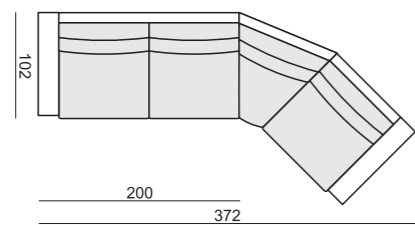

quattro

comfortable life

SITS™

SET 1 LEFT (or RIGHT)
CHAISELONGUE 70 LEFT
+ 2 SEATER 70 with RIGHT ARMREST

SET 2 LEFT (or RIGHT)
CHAISELONGUE 90 LEFT
+ 3 SEATER 90 with RIGHT ARMREST

SET 3 RIGHT (or LEFT)
2 SEATER 70 with LEFT ARMREST
+ CORNER 45° + ARMCHAIR 70 with RIGHT ARMREST

SET 4 RIGHT (or LEFT)
3 SEATER 90 with LEFT ARMREST
+ CORNER 45° + ARMCHAIR 90 with RIGHT ARMREST

SET 5
2 SEATER 70 with LEFT ARMREST
+ CORNER 90° + 2 SEATER 70 with RIGHT ARMREST

SET 6
3 SEATER 90 with LEFT ARMREST
+ CORNER 90° + 3 SEATER 90 with RIGHT ARMREST

SET 7
2 SEATER 70 with LEFT ARMREST
+ CORNER 90° + 2 SEATER 70 with RIGHT ARMREST

SET 8
3 SEATER 90 with LEFT ARMREST
+ CORNER 90° + 3 SEATER 90 with RIGHT ARMREST

SET 9 RIGHT (or LEFT)
CHAISELONGUE 70 LEFT + 2 SEATER 70 without ARMRESTS
+ CORNER 45° + 2 SEATER 70 with RIGHT ARMREST