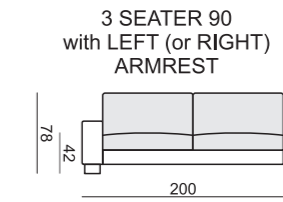

quattro

comfortable life

SITS™

SET 1 LEFT (or RIGHT)
CHAISELONGUE 70 LEFT
+ 2 SEATER 70 with RIGHT ARMREST

SET 2 LEFT (or RIGHT)
CHAISELONGUE 90 LEFT
+ 3 SEATER 90 with RIGHT ARMREST

SET 3 RIGHT (or LEFT)
2 SEATER 70 with LEFT ARMREST
+ CORNER 45° + ARMCHAIR 70 with RIGHT ARMREST

SET 4 RIGHT (or LEFT)
3 SEATER 90 with LEFT ARMREST
+ CORNER 45° + ARMCHAIR 90 with RIGHT ARMREST

SET 5
2 SEATER 70 with LEFT ARMREST
+ CORNER 90° + 2 SEATER 70 with RIGHT ARMREST

SET 6
3 SEATER 90 with LEFT ARMREST
+ CORNER 90° + 3 SEATER 90 with RIGHT ARMREST

SET 7
2 SEATER 70 with LEFT ARMREST
+ CORNER 90° + 2 SEATER 70 with RIGHT ARMREST

SET 8
3 SEATER 90 with LEFT ARMREST
+ CORNER 90° + 3 SEATER 90 with RIGHT ARMREST

SET 9 RIGHT (or LEFT)
CHAISELONGUE 70 LEFT + 2 SEATER 70 without ARMRESTS
+ CORNER 45° + 2 SEATER 70 with RIGHT ARMREST