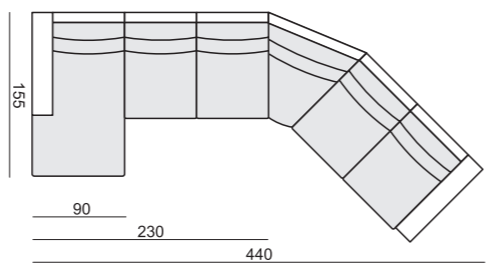

quattro

comfortable life

SITS™

SET 1 LEFT (or RIGHT)
CHAISELONGUE 70 LEFT
+ 2 SEATER 70 with RIGHT ARMREST

SET 2 LEFT (or RIGHT)
CHAISELONGUE 90 LEFT
+ 3 SEATER 90 with RIGHT ARMREST

SET 3 RIGHT (or LEFT)
2 SEATER 70 with LEFT ARMREST
+ CORNER 45° + ARMCHAIR 70 with RIGHT ARMREST

SET 4 RIGHT (or LEFT)
3 SEATER 90 with LEFT ARMREST
+ CORNER 45° + ARMCHAIR 90 with RIGHT ARMREST

SET 5
2 SEATER 70 with LEFT ARMREST
+ CORNER 90° + 2 SEATER 70 with RIGHT ARMREST

SET 6
3 SEATER 90 with LEFT ARMREST
+ CORNER 90° + 3 SEATER 90 with RIGHT ARMREST

SET 7
2 SEATER 70 with LEFT ARMREST
+ CORNER 90° + 2 SEATER 70 with RIGHT ARMREST

SET 8
3 SEATER 90 with LEFT ARMREST
+ CORNER 90° + 3 SEATER 90 with RIGHT ARMREST

SET 9 RIGHT (or LEFT)
CHAISELONGUE 70 LEFT + 2 SEATER 70 without ARMRESTS
+ CORNER 45° + 2 SEATER 70 with RIGHT ARMREST

SET 10 RIGHT (or LEFT)
CHAISELONGUE 90 LEFT + 3 SEATER 90 without ARMRESTS
+ CORNER 45° + 3 SEATER 90 with RIGHT ARMREST

SET 11 RIGHT (or LEFT)
CHAISELONGUE 70 LEFT + 2 SEATER 70 without ARMRESTS
+ CORNER 45° + ARMCHAIR 70 with RIGHT ARMREST