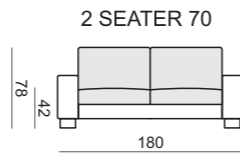

quattro

comfortable life

SITS™

SET 1 LEFT (or RIGHT)
CHAISELONGUE 70 LEFT
+ 2 SEATER 70 with RIGHT ARMREST

SET 2 LEFT (or RIGHT)
CHAISELONGUE 90 LEFT
+ 3 SEATER 90 with RIGHT ARMREST

SET 3 RIGHT (or LEFT)
2 SEATER 70 with LEFT ARMREST
+ CORNER 45° + ARMCHAIR 70 with RIGHT ARMREST

SET 4 RIGHT (or LEFT)
3 SEATER 90 with LEFT ARMREST
+ CORNER 45° + ARMCHAIR 90 with RIGHT ARMREST

SET 5
2 SEATER 70 with LEFT ARMREST
+ CORNER 90° + 2 SEATER 70 with RIGHT ARMREST

SET 6
3 SEATER 90 with LEFT ARMREST
+ CORNER 90° + 3 SEATER 90 with RIGHT ARMREST

SET 7
2 SEATER 70 with LEFT ARMREST
+ CORNER 90° + 2 SEATER 70 with RIGHT ARMREST

SET 8
3 SEATER 90 with LEFT ARMREST
+ CORNER 90° + 3 SEATER 90 with RIGHT ARMREST

SET 9 RIGHT (or LEFT)
CHAISELONGUE 70 LEFT + 2 SEATER 70 without ARMRESTS
+ CORNER 45° + 2 SEATER 70 with RIGHT ARMREST

SET 10 RIGHT (or LEFT)
CHAISELONGUE 90 LEFT + 3 SEATER 90 without ARMRESTS
+ CORNER 45° + 3 SEATER 90 with RIGHT ARMREST

SET 11 RIGHT (or LEFT)
CHAISELONGUE 70 LEFT + 2 SEATER 70 without ARMRESTS
+ CORNER 45° + ARMCHAIR 70 with RIGHT ARMREST