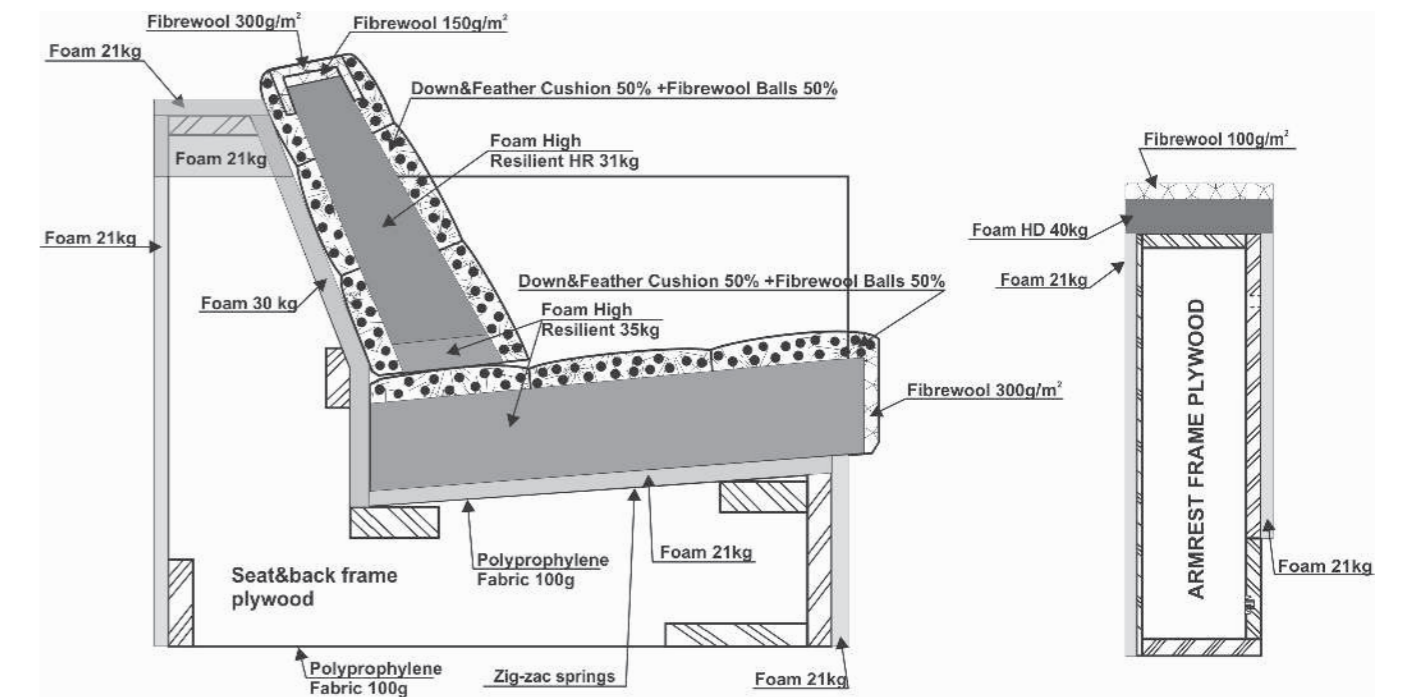

lux

All drawings shown with standard armrest 400 and 420.